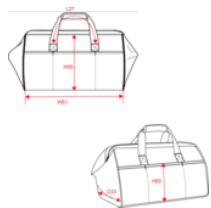

Navy /
Black

WKI0432

Tool bag

- Ultra-resistant.
- Ergonomic reinforced shoulder strap.
- Rubber feet for added protection and reinforcement.

100% polyester. Tool bag in 600D polyester. Ideal for storing or transporting power tools and accessories. Several pockets are available for organising tools and their accessories. Consists of a reinforced shoulder strap for better support and highly resistant carrying handles with scratch fastening for a better grip. On the top, it features a large rigid opening with industrial zip fastening that makes equipment storage easier. The bottom of the bag and its feet are made from rubber for added protection and reinforcement.

One Size

More information

Logistic

Country of origin

Customs code

CN - China

42029298

Dimensions (cm)

WKI0432 - Tool bag	One size
H05 (M)	30.50
H60	19.00
L27	43.00
O33	27.00
W51	47.50

WKI0432

Tool bag

Colours information

Navy

RVB : 0,42,66
Pantone C : 296C
Pantone TCX : 19-4012TCX

Black

RVB : 0,0,0
Pantone C : BLACK
Pantone TCX : 19-4004 TCX

Logistic  1  15

Sizes	Width (cm)	Height (cm)	Length (cm)	Net weight (kg)	Gross weight (kg)	Pieces/Box	Pieces/Bundle
One Size	32	41	56	13.2	14.2	15	