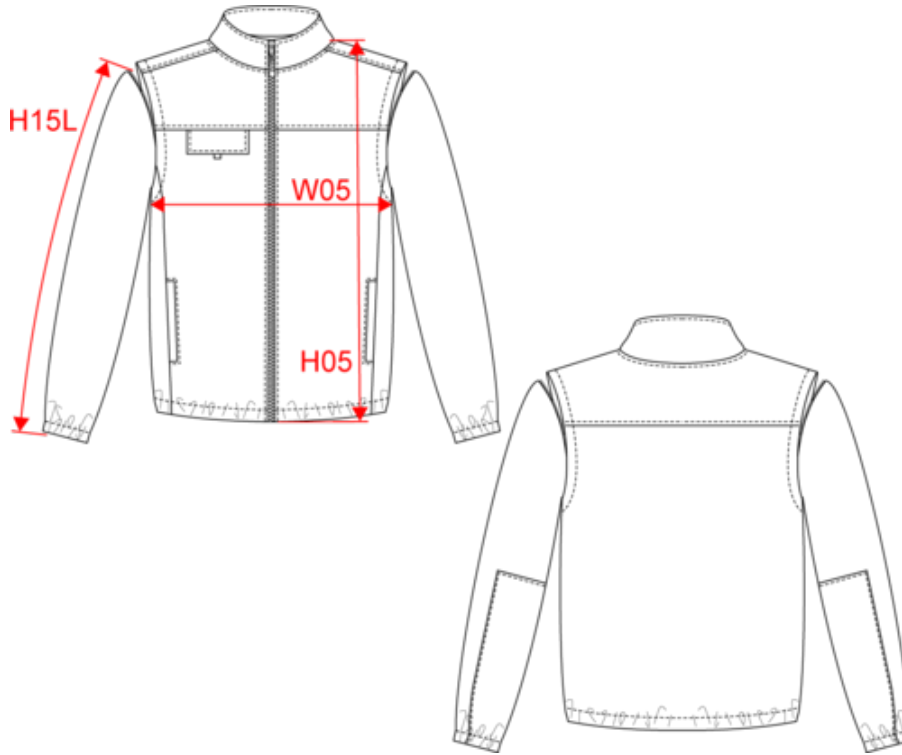

### Dimensions (cm)

Measurements in cm	S	M	L	XL	XXL	3XL	4XL
H05 (M) - Total height	70.75	72.75	74.75	76.75	78.75	80.75	82.75
H15L (M) - Long sleeve length	68.50	70.00	71.50	73.00	74.50	76.00	77.50
W05 (M) - 1/2 chest width at 1.5cm below armhole	53.00	56.00	59.00	62.00	65.00	68.00	71.00