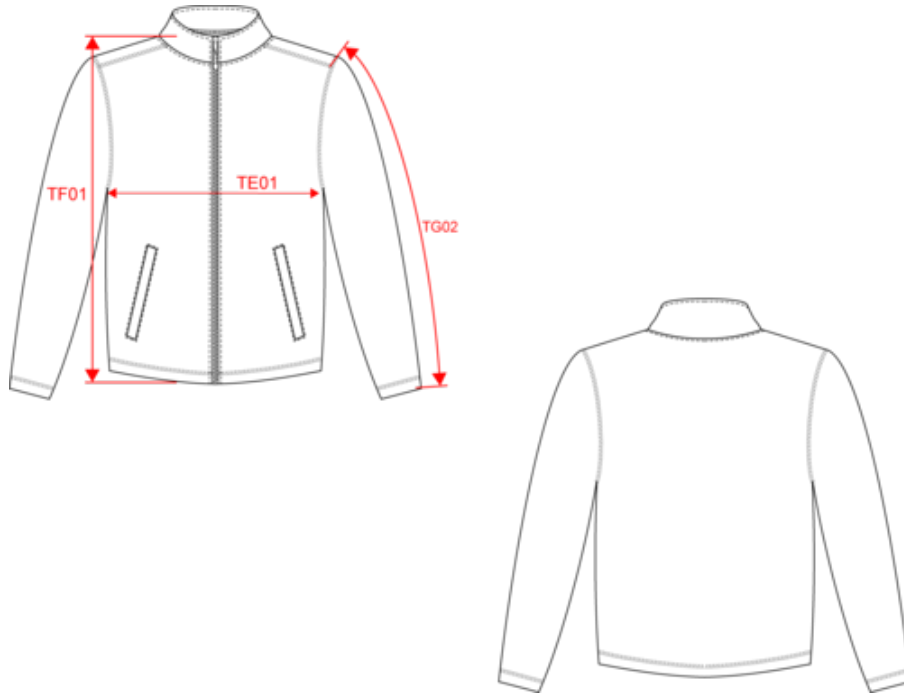

WK903

Full zip microfleece jacket

- Anti-pilling treatment : maintains its smooth and soft appearance over time.
- Hard-wearing and easy-care.
- Thickness : optimum heat retention.

100% polyester. Polyester microfleece with anti pill finish. 2 front zipped pockets. Certified STANDARD 100 by OEKO-TEX® N° CQ 1007/8, IFTH.

More information

Logistic

Country of origin

Customs code

Washing instructions

WK903

Full zip microfleece jacket

Dimensions (cm)

| Measurements in cm | S | M | L | XL | XXL | 3XL | 4XL |
|---|-------|-------|-------|-------|-------|-------|-------|
| TE01 - 1/2 chest width at 1.5cm below armhole | 53.00 | 56.00 | 59.00 | 62.00 | 65.00 | 68.00 | 71.00 |
| TF01 - Total height from HSP | 69.00 | 71.00 | 73.00 | 75.00 | 77.00 | 79.00 | 81.00 |
| TG02 - Long sleeve length | 64.00 | 65.50 | 67.00 | 68.50 | 70.00 | 71.50 | 73.00 |