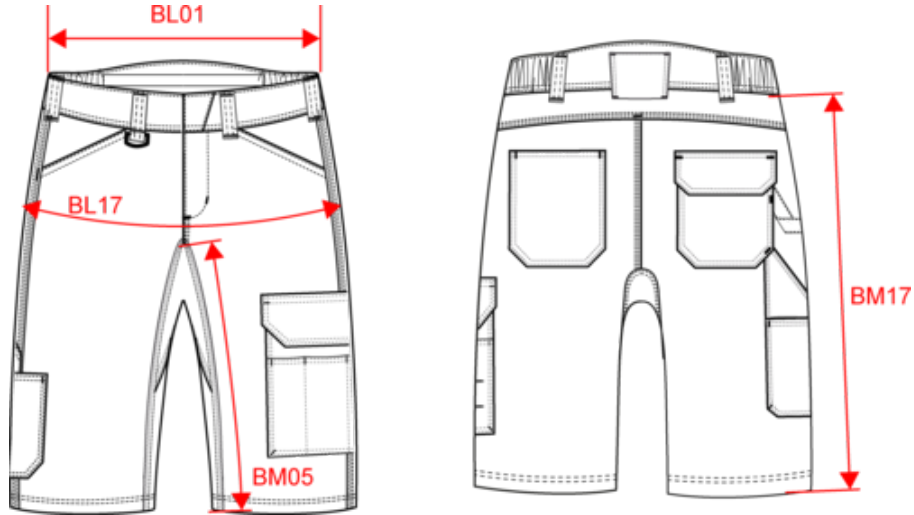

### Dimensions (cm)

| Measurements in cm   | 36    | 38    | 40    | 42    | 44    | 46    | 48    | 50    | 52    | 54    |
|--|-------|-------|-------|-------|-------|-------|-------|-------|-------|-------|
| BL01 - 1/2 waist width (buttoned up and front band over back band) | 34.00 | 36.00 | 38.00 | 40.00 | 42.00 | 44.50 | 47.00 | 49.50 | 52.00 | 54.50 |
| BL17 - 1/2 hip width (measured parallel to waistband)              | 47.00 | 49.00 | 51.00 | 53.00 | 55.00 | 57.00 | 59.00 | 61.00 | 63.00 | 65.00 |
| BM05 - Inseam length   | 30.50 | 30.50 | 30.50 | 30.50 | 30.50 | 30.50 | 30.50 | 30.50 | 30.50 | 30.50 |
| BM17 - Side length (waistband excluded)                            | 48.00 | 48.50 | 49.00 | 49.50 | 50.00 | 50.50 | 51.00 | 51.50 | 52.00 | 52.50 |