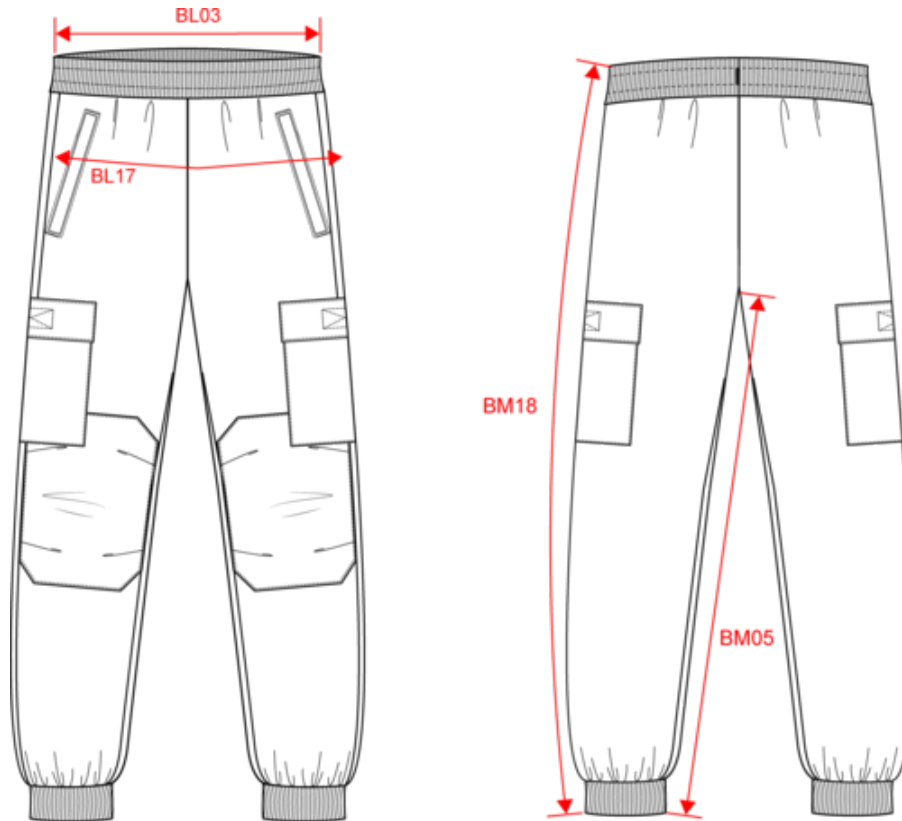

60% cotton and 40% recycled polyester. 3-yarn enzyme-washed LSF (Low Shrinkage Fleece). Straight fit. 2 front piped pocket with bags made of the main material and 2 cargo patch pockets with flap and velcro fastening. Elasticated waistband with rubber-tipped drawstring inside. Knee backing in black Cordura for all colourways. 2x2 tubular rib with elastane on leg hem. Detachable brand label.

### Dimensions (cm)

Measurements in cm	XS	S	M	L	XL	XXL	3XL	4XL	5XL
BL03 - 1/2 elasticated waist width relaxed (front over back)	34.00	36.00	38.00	40.00	43.00	46.00	49.00	52.00	55.00
BL17 - 1/2 hip width (measured parallel to waistband)	45.00	48.00	51.00	54.00	57.00	60.00	63.00	66.00	69.00
BM05 - Inseam length	80.00	80.00	80.00	80.00	80.00	80.00	80.00	80.00	80.00
BM18 - Side length (waistband included)	103.75	104.50	105.25	106.00	106.75	107.50	108.25	109.00	109.75