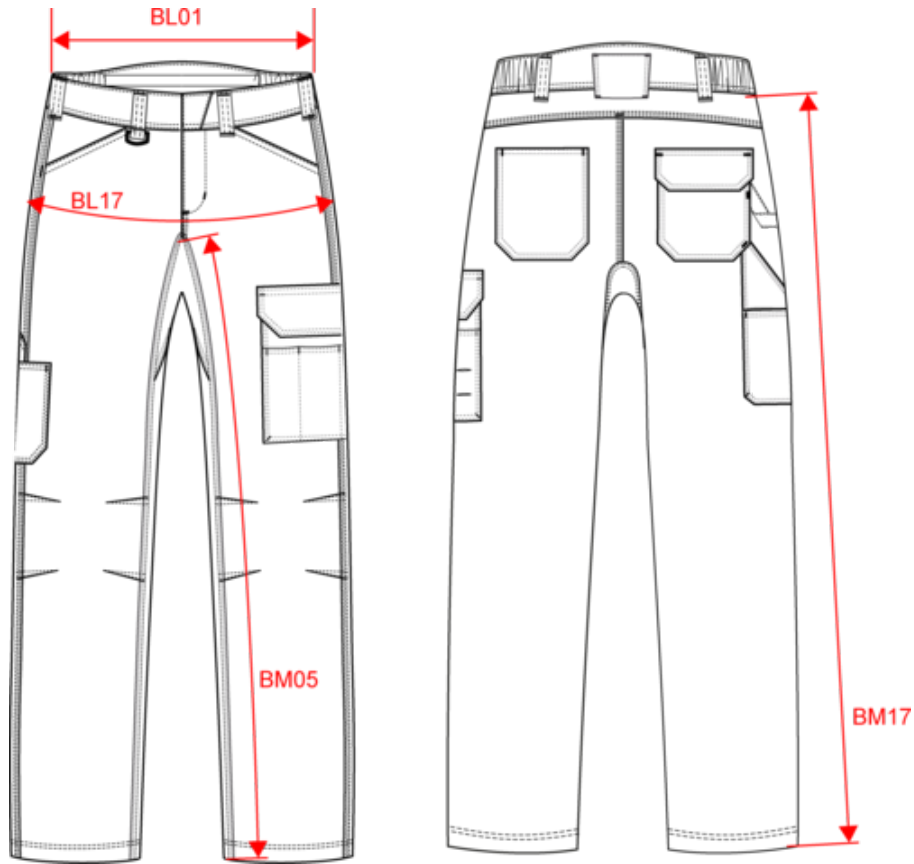

99% cotton/1% elastane. Denim canvas. Washable at 60°C. Slim fit. Button fastening with button cover and metal zip. Front: 2 slanted opening pockets. Left: reinforced seam pocket with flap and tear release fastening + 3-compartment over-pocket, 1 of which has pen compartment. Right: hammer pocket, tape pocket and over-pocket with tear release fastening. Back: 2 patch pockets with reinforced seams, 1 with a tear release fastening flap. Rounded belt at back with wide inner non-slip elasticated band for optimal support. Orange inner buckle at middle of back. Loops with reinforced seams including one large one in the middle of the back and 1 plastic ring at the front. Darts at the knee for added comfort. Reinforced crotch gusset for increased resistance and perfect freedom of movement. Triple overstitching on side seams, inside leg and rear split. Twin needle finish at hem. Tear-away brand label.

## Men's multipocket denim trousers

### Dimensions (cm)

| Measurements in cm   | 36     | 38     | 40     | 42     | 44     | 46     | 48     | 50     | 52     | 54     |
|--|--------|--------|--------|--------|--------|--------|--------|--------|--------|--------|
| BL01 - 1/2 waist width (buttoned up and front band over back band) | 34.00  | 36.00  | 38.00  | 40.00  | 42.00  | 44.50  | 47.00  | 49.50  | 52.00  | 54.50  |
| BL17 - 1/2 hip width (measured parallel to waistband)              | 47.00  | 49.00  | 51.00  | 53.00  | 55.00  | 57.00  | 59.00  | 61.00  | 63.00  | 65.00  |
| BM05 - Inseam length   | 85.00  | 85.00  | 85.00  | 85.00  | 85.00  | 85.00  | 85.00  | 85.00  | 85.00  | 85.00  |
| BM17 - Side length (waistband excluded)                            | 105.50 | 106.00 | 106.50 | 107.00 | 107.50 | 108.00 | 108.50 | 109.00 | 109.50 | 110.00 |