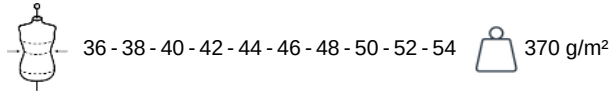

WK705

Men's multipocket denim trousers

- Multiple pockets and handy storage: practical and super functional.
- Thick, durable, reinforced and very comfortable.
- Wash at 60°C for everyday protection and hygiene.

99% cotton/1% elastane. Denim canvas. Washable at 60°C. Slim fit. Button fastening with button cover and metal zip. Front: 2 slanted opening pockets. Left: reinforced seam pocket with flap and tear release fastening + 3-compartment over-pocket, 1 of which has pen compartment. Right: hammer pocket, tape pocket and over-pocket with tear release fastening. Back: 2 patch pockets with reinforced seams, 1 with a tear release fastening flap. Rounded belt at back with wide inner non-slip elasticated band for optimal support. Orange inner buckle at middle of back. Loops with reinforced seams including one large one in the middle of the back and 1 plastic ring at the front. Darts at the knee for added comfort. Reinforced crotch gusset for increased resistance and perfect freedom of movement. Triple overstitching on side seams, inside leg and rear split. Twin needle finish at hem. Tear-away brand label.

More information

Logistic

1

15

Country of origin

PK - Pakistan

Customs code

62034231