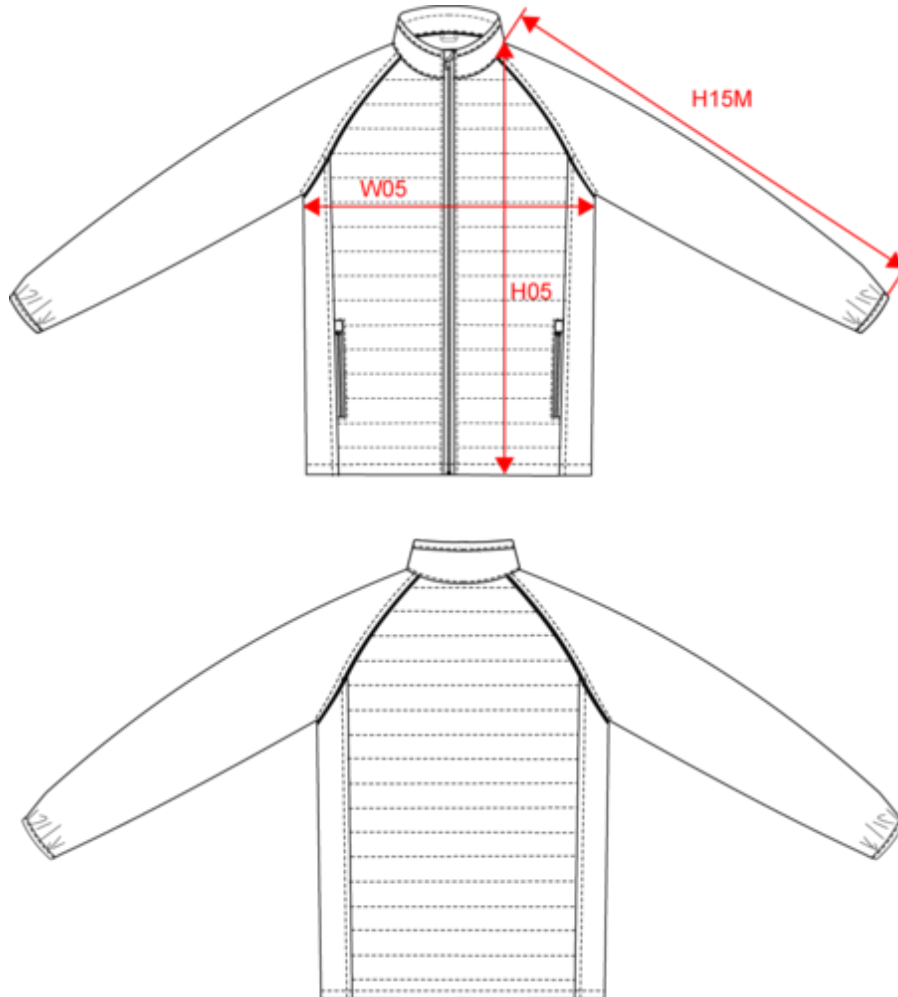

### Dimensions (cm)

Measurements in cm	XS	S	M	L	XL	XXL	3XL	4XL	5XL
H05 (M) - Total height	70.00	72.00	74.00	76.00	78.00	80.00	82.00	84.00	86.00
H15M (M) - Long raglan sleeve length	75.25	77.00	78.75	80.50	82.25	84.00	85.75	87.50	89.25
W05 (M) - 1/2 chest width at 1.5cm below armhole	49.00	52.00	55.00	58.00	61.00	64.00	67.00	70.00	73.00