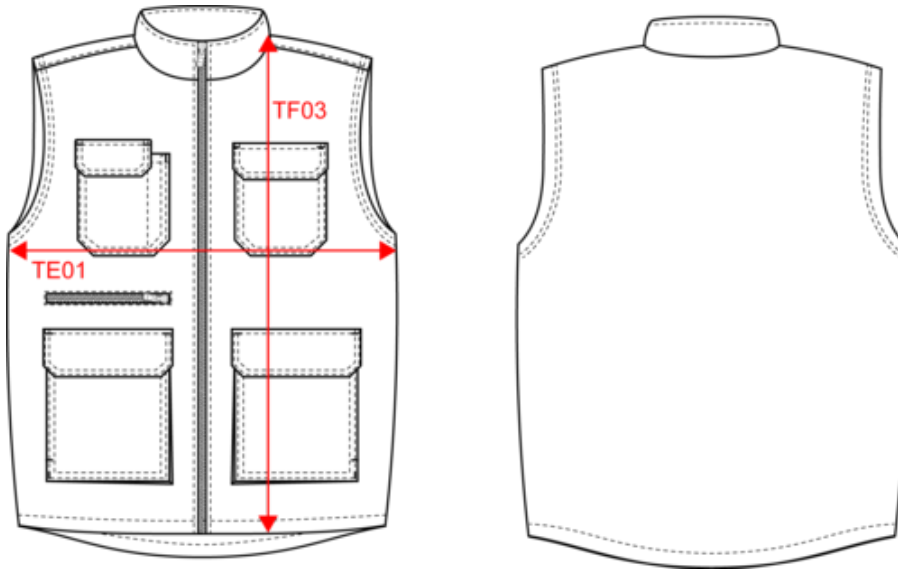

WK607

Unisex padded multi-pocket polycotton vest

- Multiple practical pockets.
- Padded for increased comfort and warmth.
- Easy to personalise.

Outer: 65% polyester/35% cotton. 100% polyester inner padding. 100% polyester inner lining. Slim fit. 2 large flap patch pockets with tear release fastening and side opening + 2 flap chest patch pockets with tear release fastening, 1 with an open pen compartment. 1 pocket with matching plastic zip on the front right. 1 inner pocket with tear release fastening on the left. Matching plastic zip fastening. Hanging loop inside neck. Drop hem. Invisible zip for decoration at hem. Tear-away brand label.

More information

Logistic

Country of origin

Customs code

Washing instructions

WK607

Unisex padded multi-pocket polycotton vest

Dimensions (cm)

Measurements in cm	XS	S	M	L	XL	XXL	3XL	4XL	5XL
TE01 - 1/2 chest width at 1.5cm below armhole	53.00	56.00	59.00	62.00	65.00	68.00	71.00	74.00	77.00
TF03 - Front total height from HSP	70.50	72.50	74.50	76.50	78.50	80.50	82.50	84.50	86.50