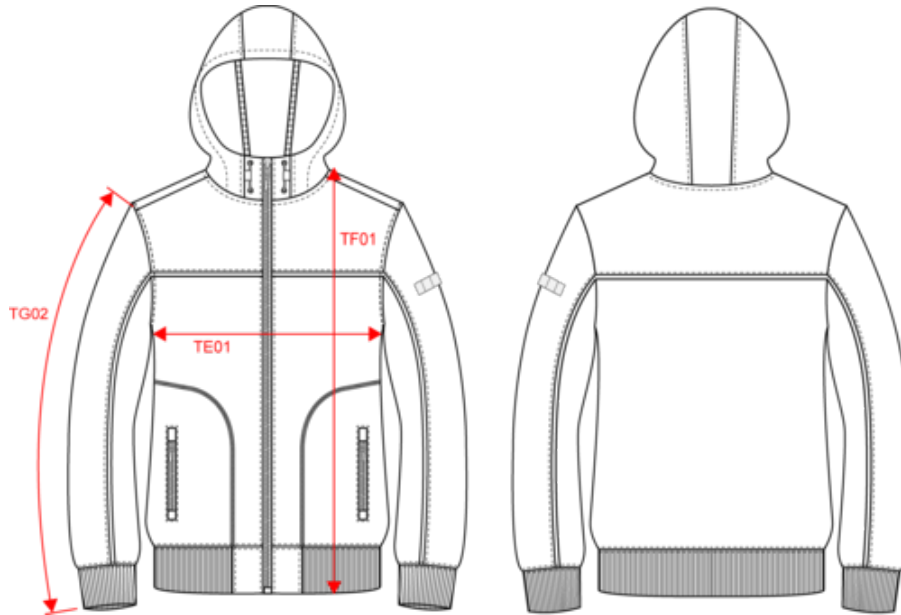

WK450

Unisex 3-layer two-tone BIONIC softshell jacket

- BIONIC FINISH® ECO treatment.
- Optimal protection against the cold and bad weather.
- Detachable brand label for easy decoration access.

96% polyester/4% elastane. Three-layer bonded fabric breathable 3,000 g/m²/24 h and waterproof 5,000 mm. Outer: 96% polyester/4% elastane. Breathable and waterproof membrane mid layer. Inner layer: microfleece. BIONIC FINISH® ECO treatment (fluorine-free waterproofing for optimal performance). Plastic zip fastening with matching zip puller. 2 zipped pockets with front zip puller. 3-part hood adjustable using stoppers inserted in the seam. Contrasting inner taped neckline with hanging loop. Elasticated pen holder with 3 compartments on the left sleeve. Contrasting piping between the two-tone parts of the garment (body and sleeves, front and back). 2x2 ribbed cuffs and hem lined with elastane. Tear-away brand label.

More information

Logistic

Country of origin

Customs code

Washing instructions

WK450

Unisex 3-layer two-tone BIONIC softshell jacket

Dimensions (cm)

Measurements in cm	XS	S	M	L	XL	XXL	3XL	4XL	5XL
TE01 - 1/2 chest width at 1.5cm below armhole	49.00	52.00	55.00	58.00	61.00	64.00	67.00	70.00	73.00
TF01 - Total height from HSP	69.00	71.00	73.00	75.00	77.00	79.00	81.00	83.00	85.00
TG02 - Long sleeve length	66.50	67.50	68.50	69.50	70.50	71.50	72.50	73.50	74.50