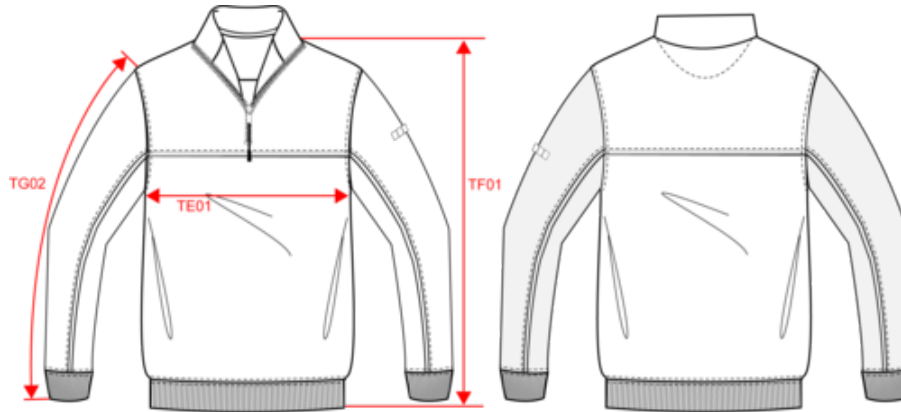

60% cotton/40% polyester. Made from 60% organic cotton and 40% recycled polyester. Brushed 3-yarn fleece with LSF (Low Shrinkage Fleece). Slim fit. Set-in sleeves. Neck with plastic zip and matching recycled zip puller. Contrasting twill taped neck. Half-moon finish at the neckline to facilitate decoration access inside. Contrasting piping between the two-tone parts of the garment (body and sleeves, front and back). 1x1 ribbed cuffs and hem. Elasticated pen holder with 3 compartments on the left sleeve when worn. Tear-away brand label.

More information

Logistic

Country of origin

Customs code

Washing instructions

WK404

Unisex zipped neck eco-friendly sweatshirt

Dimensions (cm)

Measurements in cm	XS	S	M	L	XL	XXL	3XL	4XL	5XL
TE01 - 1/2 chest width at 1.5cm below armhole	49.00	52.00	55.00	58.00	61.00	64.00	67.00	70.00	73.00
TF01 - Total height from HSP	68.00	70.00	72.00	74.00	76.00	78.00	80.00	82.00	84.00
TG02 - Long sleeve length	63.00	64.00	65.00	66.00	67.00	68.00	69.00	70.00	71.00