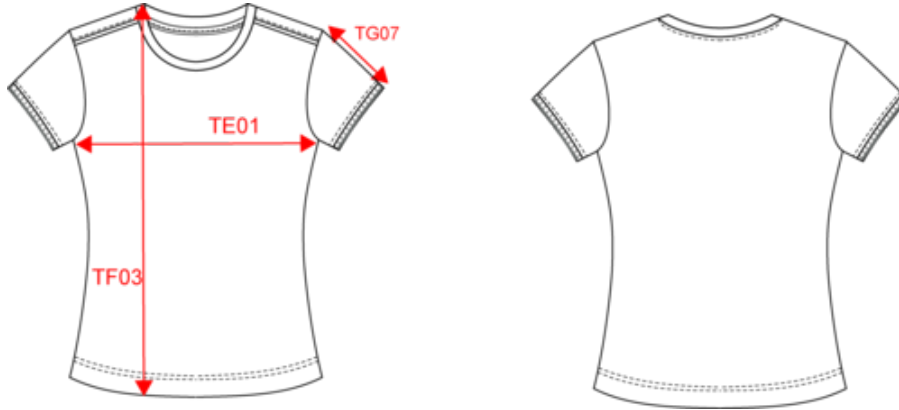

WK3020

WK3021

Ladies' short-sleeved DayToDay t-shirt

Dimensions (cm)

Measurements in cm	XS	S	M	L	XL	XXL	3XL
TF03 - Front total height from HSP	60.00	62.00	64.00	66.00	68.00	70.00	72.00
TG07 - Short sleeve length	15.75	16.50	17.25	18.00	18.75	19.50	20.25