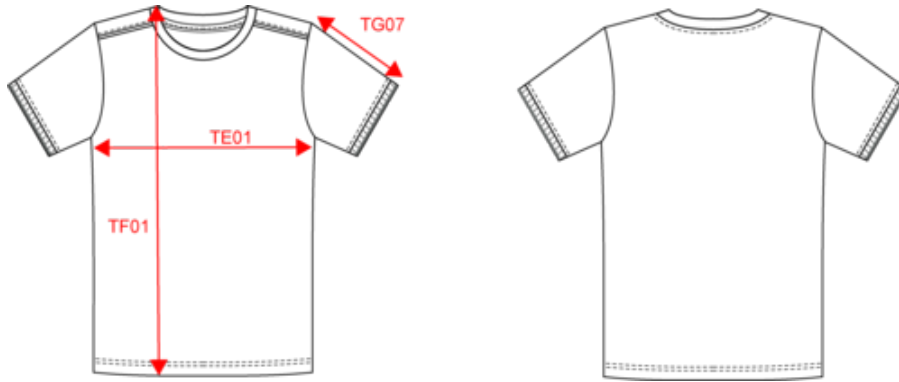

WK3021

WK3020

Men's short-sleeved DayToDay t-shirt

Dimensions (cm)

Measurements in cm	S	M	L	XL	XXL	3XL	4XL	5XL
TE01 - 1/2 chest width at 1.5cm below armhole	50.00	53.00	56.00	59.00	62.00	65.00	68.00	71.00
TF01 - Total height from HSP	70.00	72.00	74.00	76.00	78.00	80.00	82.00	84.00
TG07 - Short sleeve length	22.50	23.25	24.00	24.75	25.50	26.25	27.00	27.75