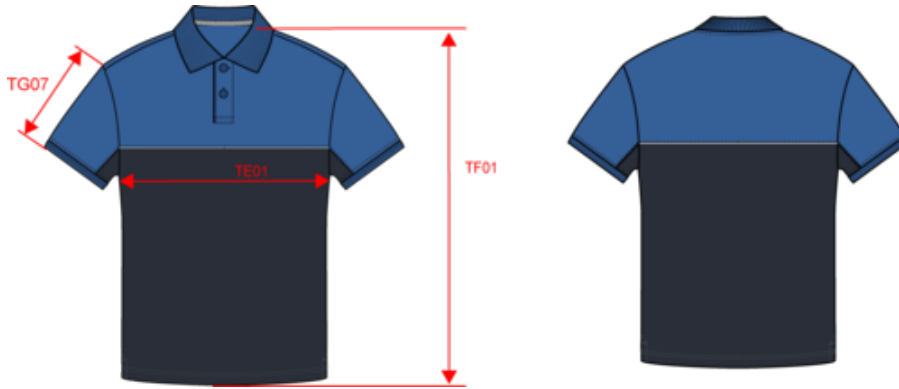

60% cotton/40% polyester. Made from 60% combed cotton and 40% recycled polyester. Piqué knit. Anti-pilling treatment. Washable at 60°C. Slim fit. Placket with 2 matching buttons. 1x1 ribbed collar with contrasting twill taped neck. Contrasting piping between the two-tone parts of the garment (body, front and back). Ribbed cuffs. Side slits with contrasting twill stripe. Twin needle finishing at hem. Tear-away brand label.

More information

Logistic

Country of origin

Customs code

Washing instructions

WK210

Unisex eco-friendly two-tone short sleeve polo shirt

Dimensions (cm)