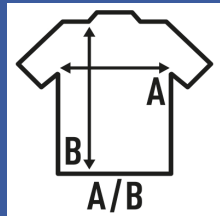

### TSRA150

Basic t-shirt for men with short sleeves, 100% cotton. Ideal for personalizing with silkscreen, vinyl, transfer and digital printing. Also available for women, children and large sizes (Curves line), from size XS to 5XL.

Details:

- Tubular fit.
- Double needle stitching in collar, sleeves and bottom hem for extra durability.
- Shoulder-to-shoulder taping.
- Ribbed collar with elastane.
- CM and Fluor side-seamed.
- 3XL: BK, NY, RB, WH, RD, OR, SY.
- GM - 85% Cotton / 15% Viscose
- AS - 98% Cotton / 2% Viscose
- Fluor - 100% Polyester
- Heather: 65% Polyester / 35% Cotton
- DNH - 60% Cotton / 40% Polyester
- Removable label

### SIZE

EU	XS	S	M	L	XL	XXL	XXXL	4XL	5XL
Width	48 cm 18.9"	51 cm 20.1"	53,50 cm 20.9"	56 cm 22"	58 cm 22.8"	61 cm 24"	66 cm 26"	68 cm 26.8"	72 cm 28.3"
Length	68 cm 26.8"	70 cm 27.6"	72 cm 28.3"	74 cm 29.1"	76 cm 29.9"	78 cm 30.7"	82 cm 32.3"	84 cm 33.1"	88 cm 34.6"