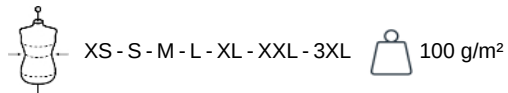

## Sports shorts

- Quick drying.
- 2 side pockets.
- Elasticated waistband with drawstring for a better fit.

100% polyester. Quick-drying fabric. 2 side pockets. Elasticated waist with drawcord. Built-in mesh underwear. Matching trim on sides. Average weight size L : 176g.