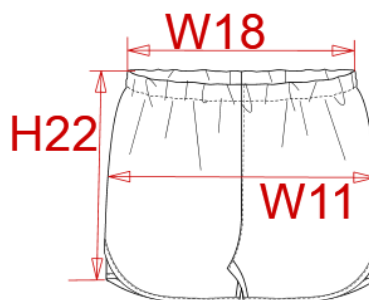

PROACT.®

REFERENCE : PA134

SIZES : XS_S_M_L_XL_XXL

COMPOSITION :

Main fabric : Polyester microfiber - 70 For short, inner small pocket and hem binding. 100%polyester

WEIGHT :

Main fabric : 70 gsm

ARTICLE WEIGHT :

53 gr/pc

DESCRIPTION

Français : Short running femme

English : Ladies' running shorts

Nederlands : Dames hardloopshorts

Deutsch : DAMEN LAUFSHORT

Español : Short running para mujer

Italiano : PANTALONCINO DONNA RUNNING

Português : Calções de corrida de senhora

COLORS

Black

PANTONE SERIGRAPHIE

Black

MEASUREMENT

Description	XS	S	M	L	XL	XXL
W18E (L) 1/2 taille élastiquée/ 1/2 elasticated	31	34	37	40	43	46
W11 (L) 1/2 bassin / 1/2 hip width	45	48	51	54	57	60
H22 (L) Longueur côté / Side length	26,40	27,40	28,40	29,40	30,40	31,40

CARE LABEL

PACKING

Box	25 pcs / box All sizes => L:35cm W:28cm H:10cm GW:2.00kg NW:1.60kg