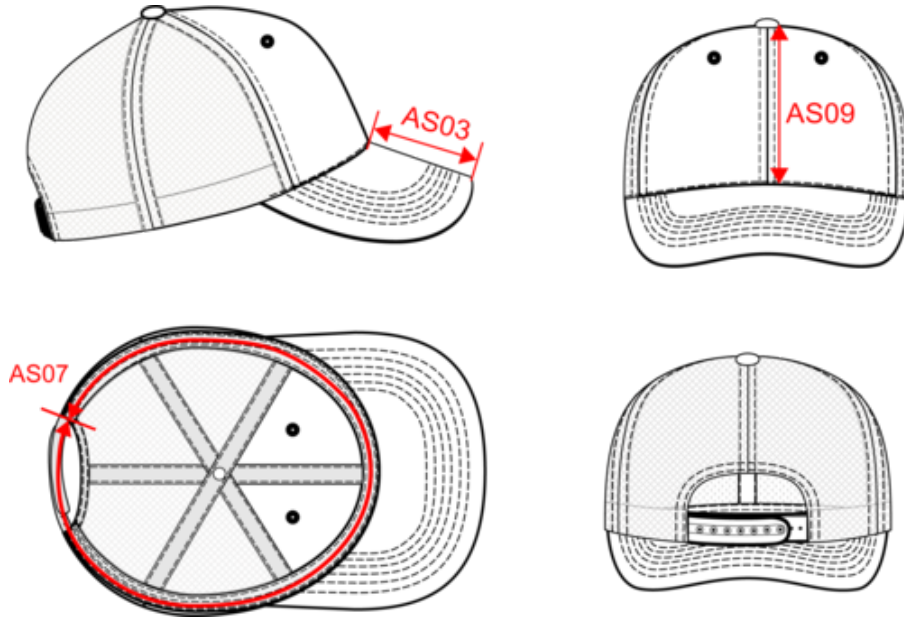

### Dimensions (cm)

Measurements in cm	One size
AS03 - Visor length on middle	7.00
AS07 - Total circumference	58.00
AS09 - Front panel height	16.00

KP920