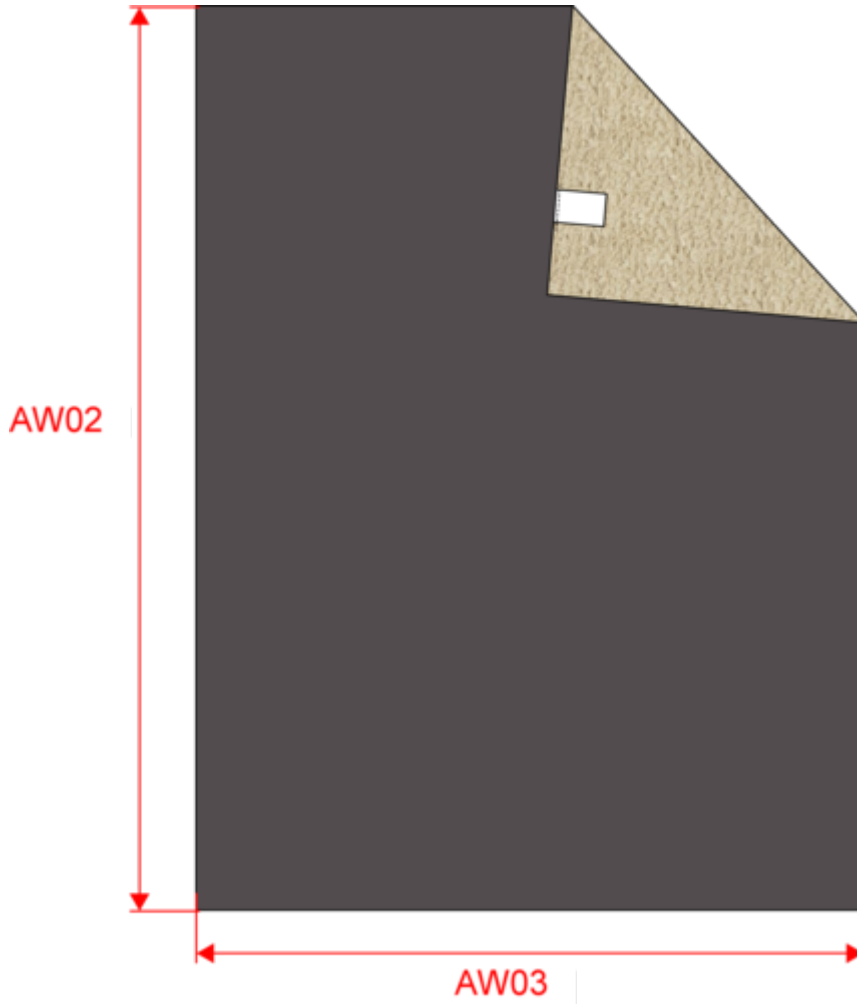

## SHERPA BLANKET

Dimensions (cm)

Measurements in cm	One size
AW02 - Total height	160.00
AW03 - Total width	130.00

KP431