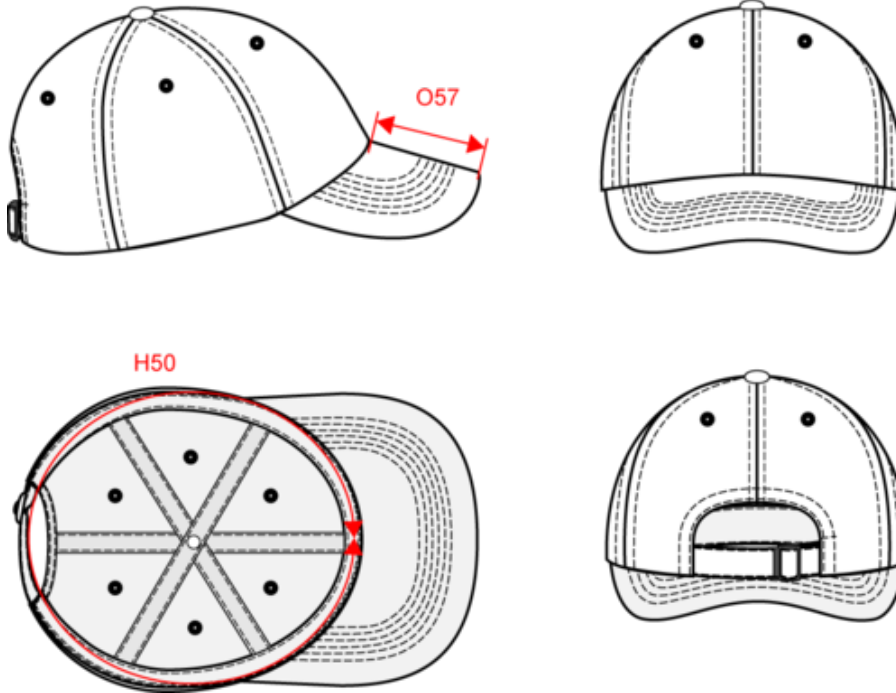

KP188

6-panel cap

- The resistance, softness, and high absorbency of cotton.

100% cotton. 6-panel cap. Adjustable fastening with metal buckle and self-locking loop.

More information

Logistic

Country of origin

Customs code

Washing instructions

KP188

6-panel cap

Dimensions (cm)

Measurements in cm	One size
H50 - Head measurement	58.00
O57 - Deep of the peak on cap	7.00

KP188

6-panel cap