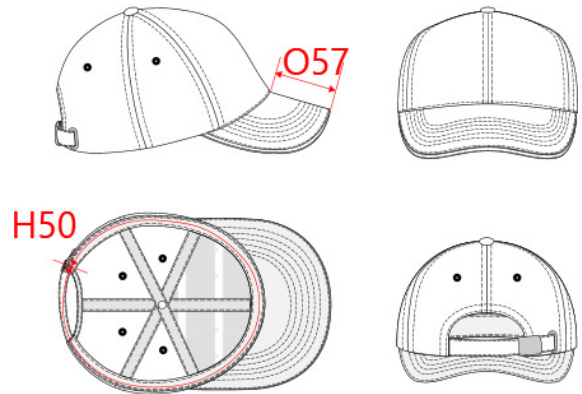

**REFERENCE :** KP011

**SIZES :** U

**COMPOSITION :**

Main fabric : Brushed cotton twill 260 100%cotton  
 Main fabric : Brushed cotton twill 260 For contrasted sandwich visor 100%cotton  
 Main fabric : Brushed Cotton twill - 260 For back lace size regulation 100%cotton  
 Main fabric : Brushed cotton twill 260 For under visor 100% cotton  
 Material 6 : Rubber quality As inner structure of the peak. 100% rubber

**ARTICLE WEIGHT :**

76gr/pc

DESCRIPTION	
<b>Français :</b>	Orlando - Casquette homme 6 panneaux
<b>English :</b>	Orlando - Men's 6 panel cap
<b>Nederlands :</b>	Orlando - Pet met 6 panelen
<b>Deutsch :</b>	Herren kappe Orlando 6 panel
<b>Español :</b>	Orlando - Gorra para hombre 6 paneles
<b>Italiano :</b>	Orlando - Cappellino uomo 6 pannelli
<b>Português :</b>	Orlando - Boné 6 painéis

MEASUREMENT	
Description	U
H50 Tour de tête / Head measurement	58
O57 Deep of the peak on baseball cap	7

CARE LABEL				

PACKING	
Box	100 pcs / box U => L:51cm W:45cm H:36cm GW:9.50kg NW:7.50kg

**REFERENCE :** KP011