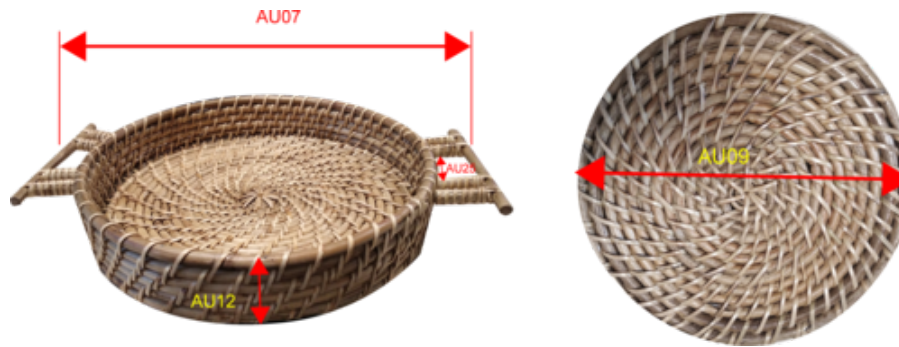

KI5901

Hand-woven rattan flat basket

- Hand-woven from rattan plant fibre.
- Ideal for storage and decoration (home, spa, hotel, boutique, etc.).
- Choice of 3 sizes.

Hand-woven rattan basket, available in 3 sizes. Robust outer handles.

KI5901

Hand-woven rattan flat basket

Dimensions (cm)

Measurements in cm	S	M	L
AU07 - Total width	25.50	44.50	48.50
AU09 - Depth of bottom part	20.00	35.00	50.00
AU12 - Total height	4.50	6.50	10.00
AU25 - Handle width	10.00	12.00	14.00