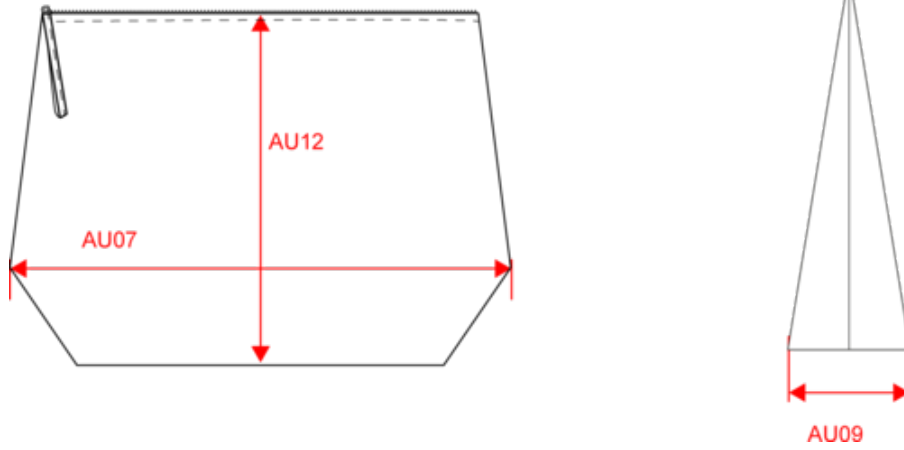

### Dimensions (cm)

Measurements in cm	M	L
AU07 - Total width	27.00	38.00
AU09 - Depth of bottom part	7.00	10.00
AU12 - Total height	15.00	21.00

KI5706