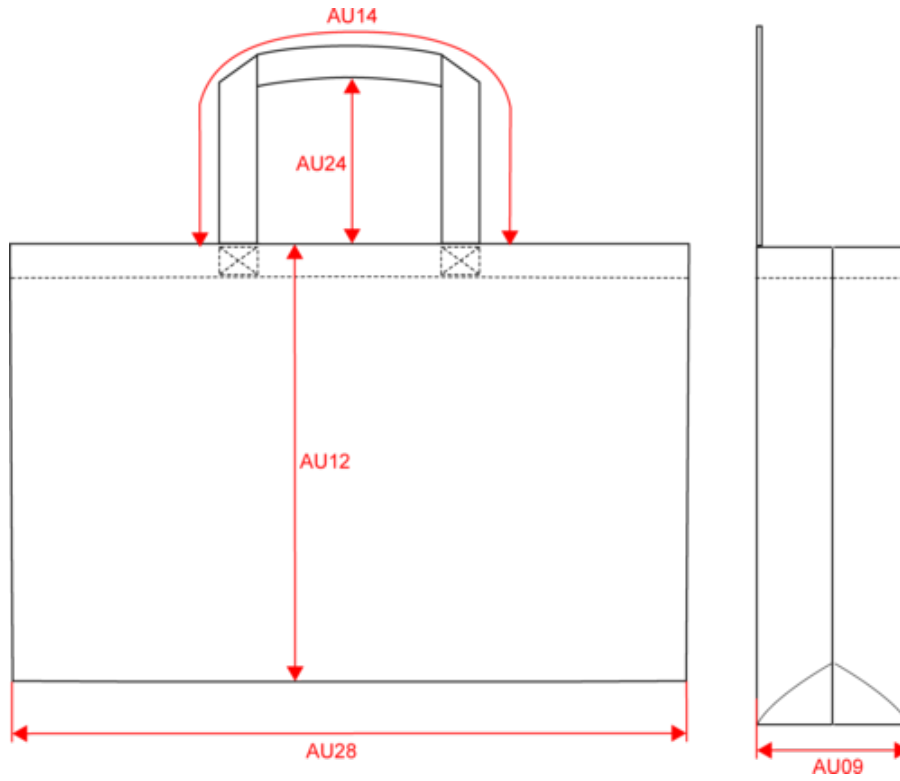

More information

Logistic

Country of origin

Customs code

Washing instructions

KI5227

Large K-loop shopping bag

Dimensions (cm)

Measurements in cm	One size
AU09 - Depth of bottom part	14.00
AU12 - Total height	37.00
AU14 - Handle length	70.00
AU24 - Handle height	30.00
AU28 - Bottom width	49.00

KI5227

Large K-loop shopping bag

Colours information

Logistic

1

50

Sizes	Width (cm)	Height (cm)	Length (cm)	Net weight (kg)	Gross weight (kg)	Pieces/Box	Pieces/Bundle
One Size	40.00	0.00	60.00	0.00000	0.00000	50	1