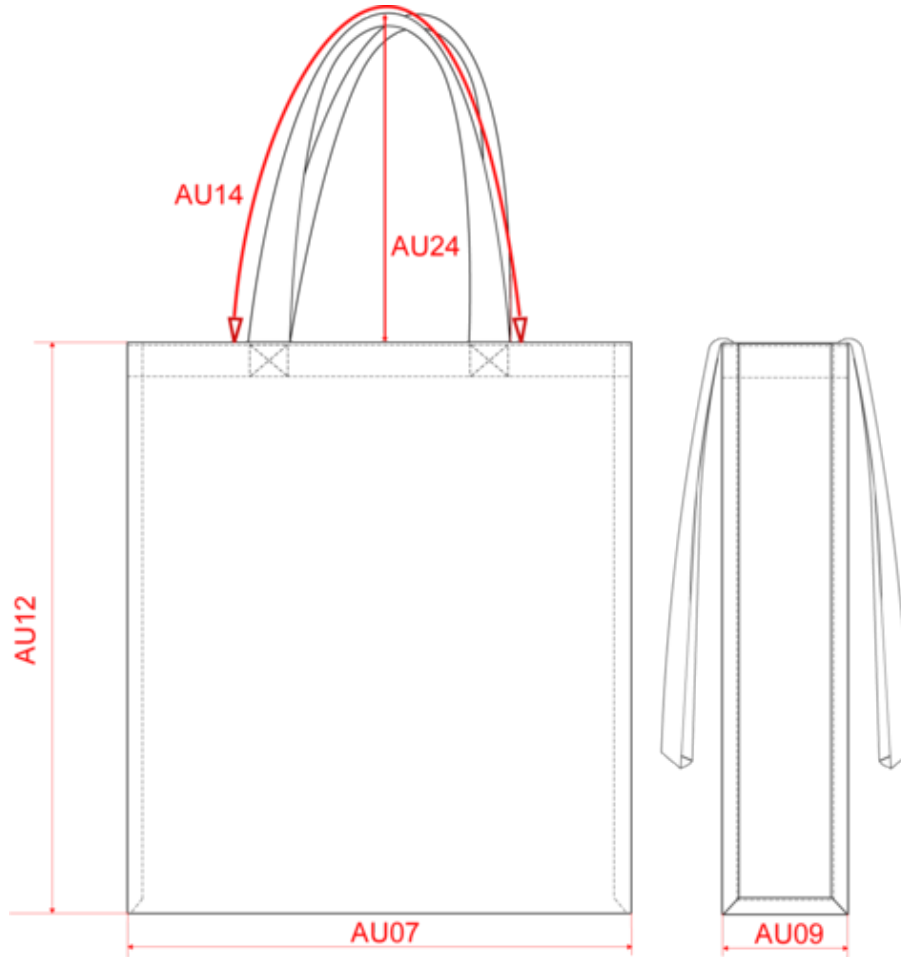

Recycled cotton / recycled polyester. Rectangular shopping bag with gusset and handles in the same fabric as the bag. This bag is part of the “K-loop” project. With this project, Kimood is literally closing the loop of the circular economy. The cotton used comes from waste generated in the production of cotton items for the Kariban brand, and the KARIBAN BRANDS range. The added polyester comes from recycled PET plastic bottles. During the recycling process, tracers are added to the yarn in the form of viscose and ceramic filaments to act as a unique digital fingerprint. The tracers reflect light in a unique way and therefore carry a clear and tamper-proof code. This allows us to unequivocally store in a blockchain all the information from the processes the yarn has been subjected to. Thanks to the Aware™ tracer technology and associated blockchain platform, Kimood allows the end consumer to track the entire production process. This guarantees that the product has been recycled using its own waste, with no possible alterations in the process. A special label with a QR code provides access to the Aware™ platform for direct authentication of certifications using a smartphone.

More information

Logistic

Country of origin

Customs code

Washing instructions

K-loop rectangular shopping bag

Dimensions (cm)

Measurements in cm	One size
AU07 - Total width	35.00
AU09 - Depth of bottom part	12.00
AU12 - Total height	40.00
AU14 - Handle length	70.00
AU24 - Handle height	33.00

KI5223

K-loop rectangular shopping bag

Colours information

Black Jhoot

RVB : 40,41,43
Pantone C : 426C
Pantone TCX : 19-4004TCX

Iron Grey Jhoot

RVB : 92,95,95
Pantone C : 425C
Pantone TCX : 18-0306TCX

Navy Blue Jhoot

RVB : 42,45,53
Pantone C : 426C
Pantone TCX : 19-4011TCX

Logistic

1

100

Sizes	Width (cm)	Height (cm)	Length (cm)	Net weight (kg)	Gross weight (kg)	Pieces/Box	Pieces/Bundle
One Size	40.00	25.00	60.00	0.00000	0.00000	100	1