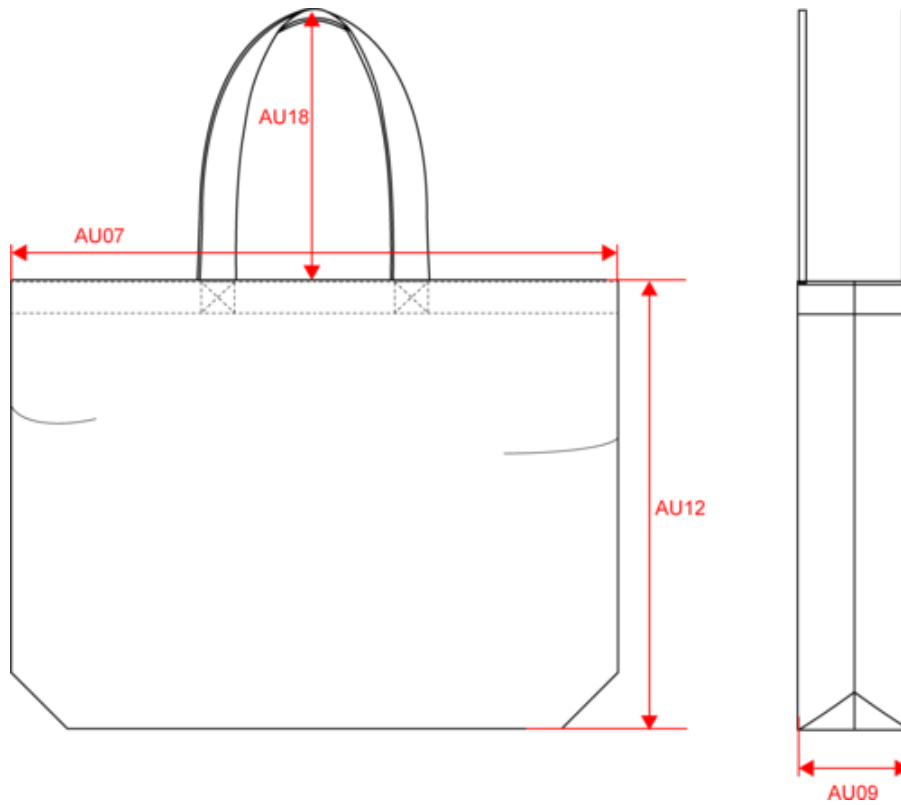

### Dimensions (cm)

Measurements in cm	One size
AU07 - Total width	52.00
AU09 - Depth of bottom part	16.00
AU12 - Total height	40.00

KI5221