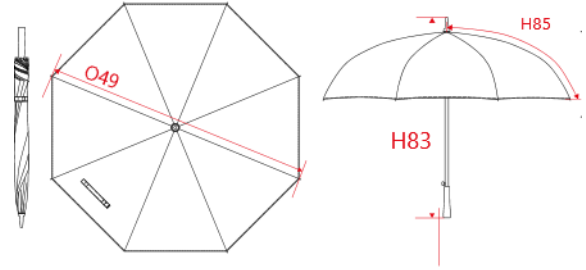

REFERENCE : KI2008

SIZES : U

COMPOSITION :

Main fabric : Polyester 210T - 60 100%polyester
 Main fabric : Polyester 210T - 60 As contrast color fabric, just for 2 of the 8 panels, but only in some color ways. 100% polyester
 Material 1 : Metal quality For shaft (14mm) and top tip. 100% metal
 Material 1 : Metal quality For tips and stretchers. 100%metal
 Material 2 : Fiberglass quality For ribs and stretchers. 100% fiber glass
 Material 3 : Steel quality For bottom and top spring. 100%steel
 Material 4 : PA plastic quality For runner and top cap. 100% polyamide
 Material 5 : PP plastic quality with rubber coating For handle. 100%polypropylene

TECHNICAL DETAIL :

Auto opening

ARTICLE WEIGHT :

456,1 gr/pc

DESCRIPTION								COLORS		PANTONE SERIGRAPHIE	
Français : Grand parapluie de golf								Black		Black	
English : Large golf umbrella								Black / Orange		Black / 1495C	
Nederlands : Grote golfparaplu								Black / Royal blue		Black / 287C	
Deutsch : Grober Golfschirm								Bottle green		567C	
Español : Paraguas de golf grande								Navy		433C	
Italiano : Ombrella grande da golf								Red		1795C	
Português : Chapéu de chuva de golfe grande								Royal blue		287C	
								Slate grey		424C	
								White		White	
								Camouflage		null	
MEASUREMENT											
Description		U									
O49 Diameter of the umbrella		119									
H83 Height of the umbrella's shaft		90,50									
H85 Length of the umbrella's ribs		68									
PACKING											
Box	20 pcs / box										
	Size => L:91cm W:22cm H:15,5cm GW: NW:9,122Kg										