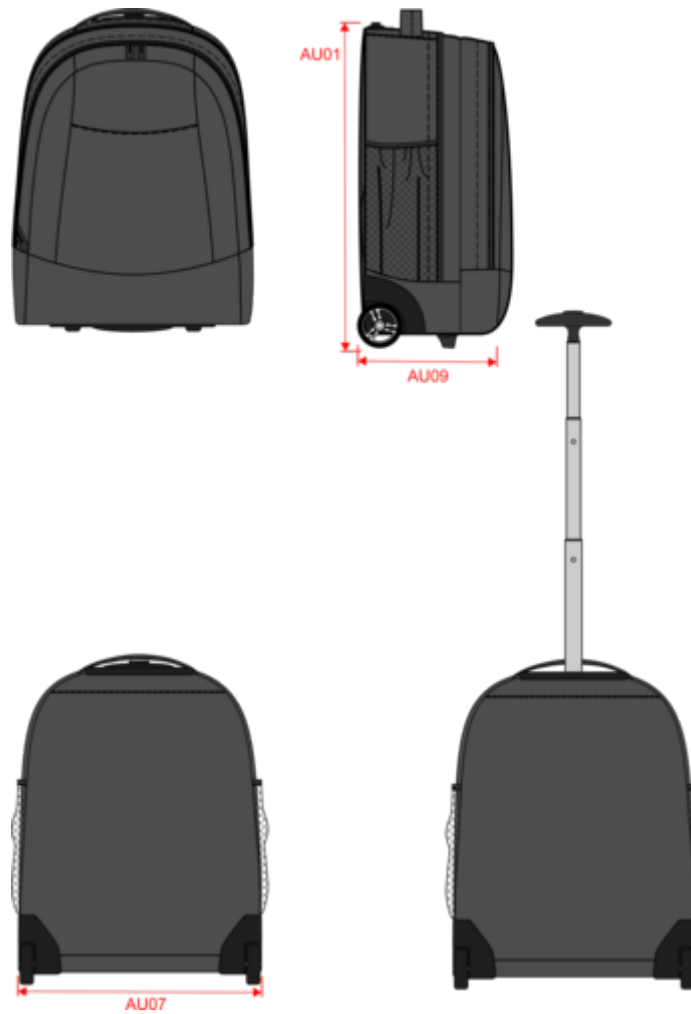

KI0846

Business trolley cabin case

- Business design and style.
- Cabin bag size.
- Easy decoration.

Special business trolley case with dimensions designed for aircraft cabins. Trolley system in elegant curved aluminium. Front compartment that can be used to hold documents. Lined laptop compartment. Large clothing compartment. 100% customisable front pocket.

Black

More information

Logistic

Country of origin

Customs code

Washing instructions

Business trolley cabin case

Dimensions (cm)

Measurements in cm	One size
AU01 - Side height	44.00
AU07 - Total width	36.50
AU09 - Depth of bottom part	24.00

KI0846

Business trolley cabin case

Colours information

Black

RVB : 35,35,37
Pantone C : Black
Pantone TCX : 19-4004TCX