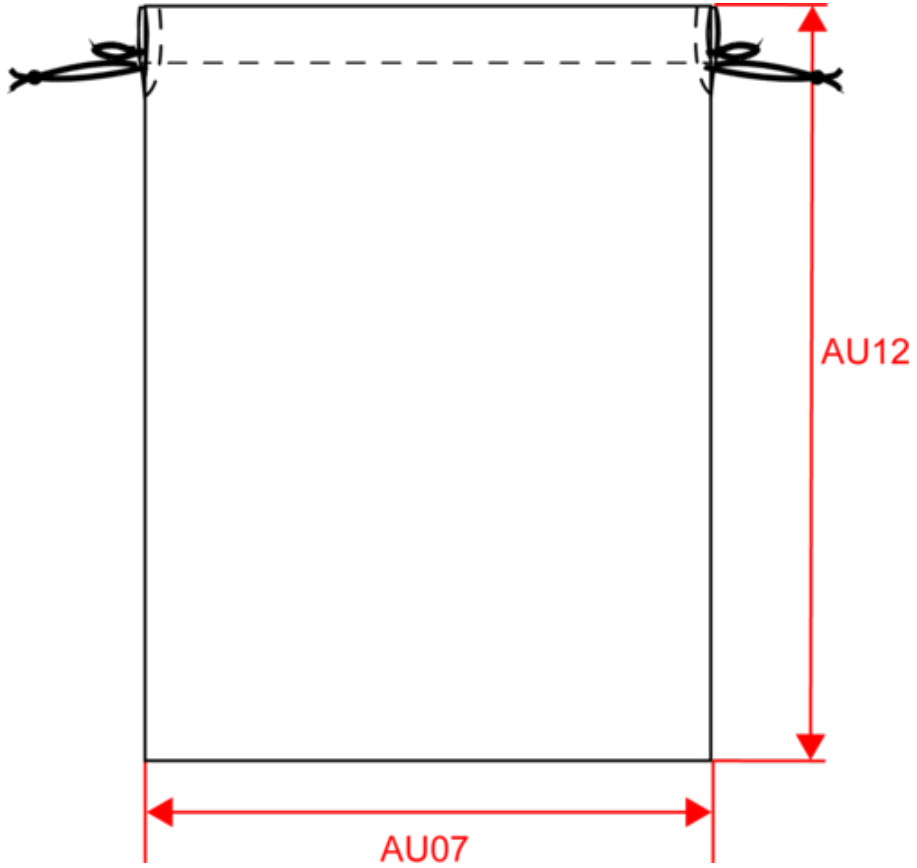

Natural

Night Navy

Drawstring bag with Christmas patterns

Dimensions (cm)

Measurements in cm	One size
AU07 - Total width	38.00
AU12 - Total height	44.00

KI0735