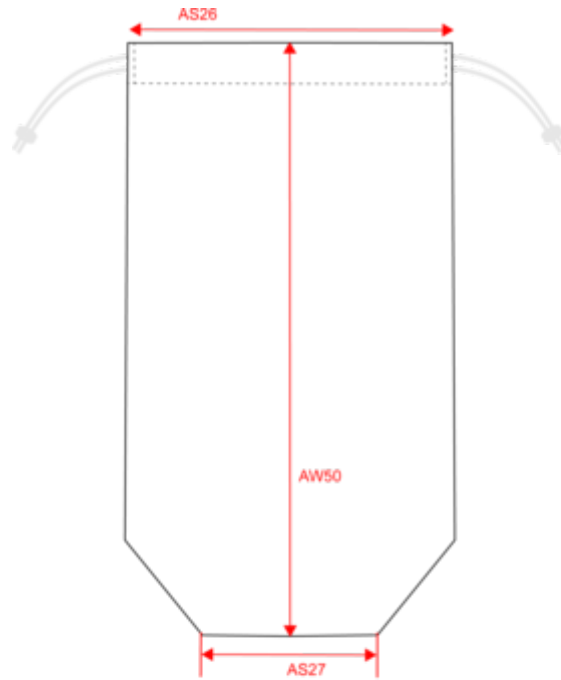

More information

Logistic

Country of origin

Customs code

Washing instructions

KI0726

Bottle carrier with Christmas patterns

Dimensions (cm)

Measurements in cm	One size
AS26 - 1/2 top width	22.00
AS27 - 1/2 bottom width	13.00
AU07 - Total width	22.50
AU09 - Depth of bottom part	11.00
AW50 - Total length	36.00

KI0726

Bottle carrier with Christmas patterns

Dark Green

RVB :
Pantone C :
Pantone TCX :

Logistic

1

150

Sizes	Width (cm)	Height (cm)	Length (cm)	Net weight (kg)	Gross weight (kg)	Pieces/Box	Pieces/Bundle
One Size	49.00	50.00	39.00	11.26000	13.26000	150	1