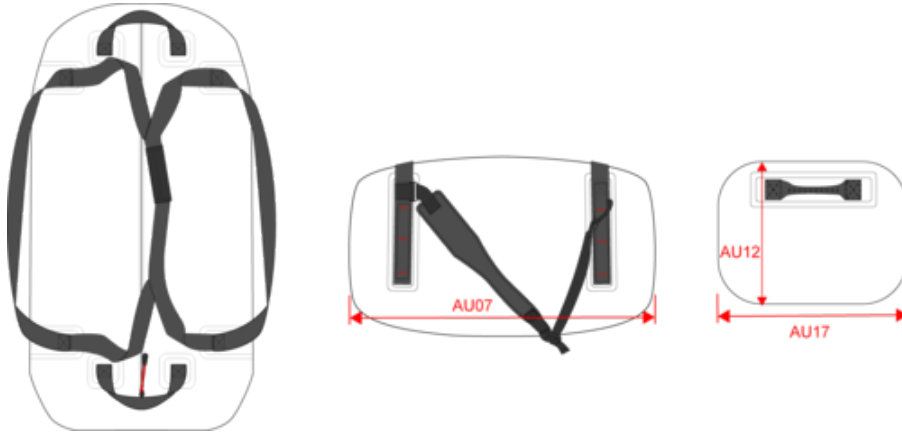

KI0657

Waterproof travel backpack

- 2-in-1: bag or backpack.
- Very large capacity.
- Waterproof to keep personal belongings dry.

100% polyester. Extra-large bag that can also be used as a backpack. This bag is 100% waterproof. Comfortable straps. Handles to easily pick up and carry. Safety seams on the bag straps for a more rigid construction. Average weight size L : 0.00000g.

More information

Logistic

Country of origin

Customs code

Washing instructions

KI0657

Waterproof travel backpack

Dimensions (cm)

Measurements in cm	One size
AU17 - Total depth	36.00
AU07 - Total width	64.00
AU12 - Total height	27.00

KI0657

Waterproof travel backpack

Colours information

Black

RVB : 35,35,37
Pantone C : Black
Pantone TCX : 19-4004TCX