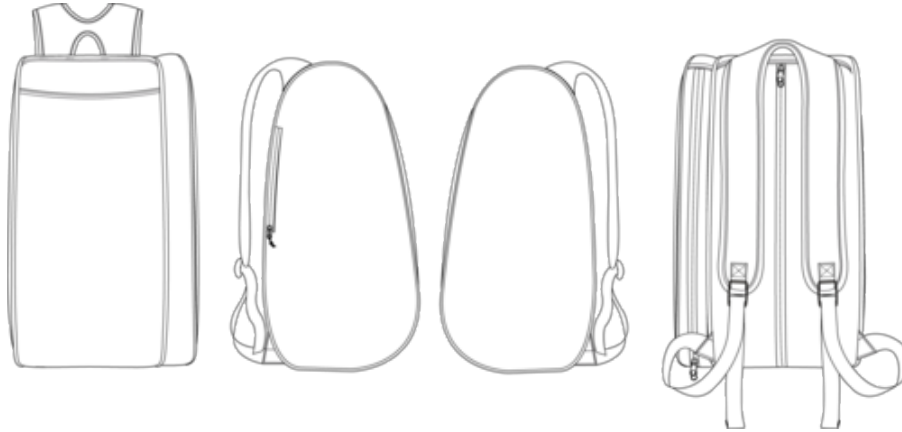

KI0651

Recycled padel backpack with racket pocket

100% polyester. Sports backpack made with 60% recycled polyester. Perfect for padel players. Padded racket compartment at the side. Object pocket at the side with zip fastening.

More information

Logistic

Country of origin

Customs code

Black

Washing instructions

KI0651

Recycled padel backpack with racket pocket

Dimensions (cm)

Measurements in cm	One size
AU07 - Total width	26.00
AU09 - Depth of bottom part	27.00
AU12 - Total height	55.00
AU21 - Front pocket width	1.50
AU22 - Front pocket height	15.50

KI0651

Recycled padel backpack with racket pocket