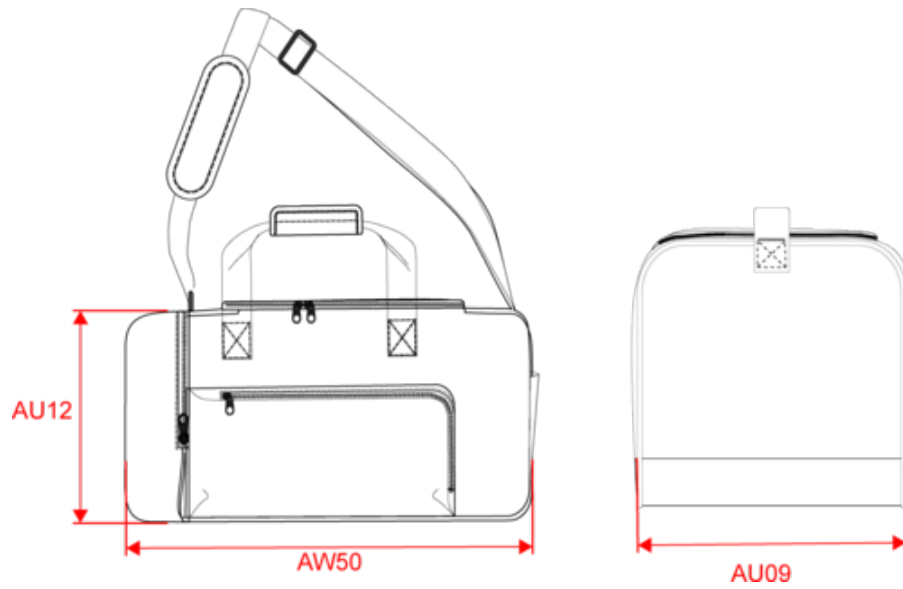

More information

Logistic

Country of origin

Customs code

Washing instructions

KI0649

Large sports bag with side compartment

Dimensions (cm)

Measurements in cm	One size
AU09 - Depth of bottom part	31.00
AU12 - Total height	31.00
AW50 - Total lenght	65.00

KI0649

Large sports bag with side compartment

Colours information

Black
RVB : 35,35,37
Pantone C : Black
Pantone TCX : 19-4004TCX