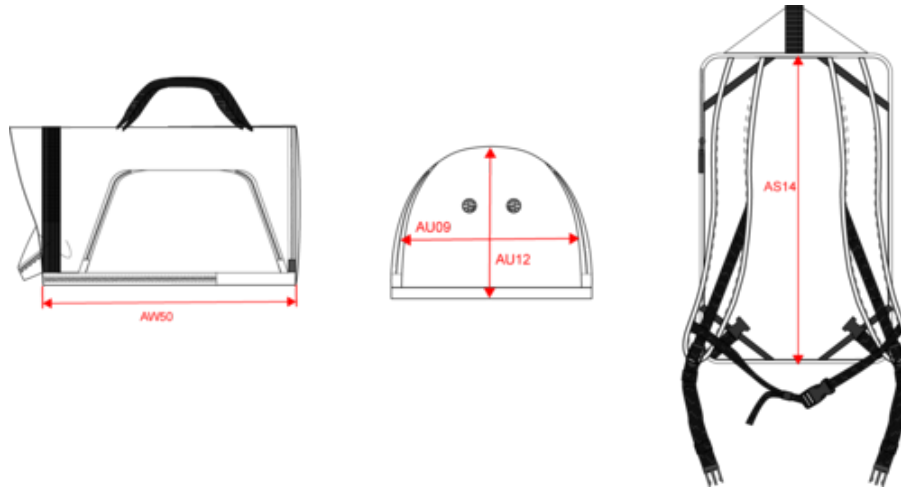

KI0648

Travel backpack with quilted back and laptop compartment

100% polyester. Large polyester travel bag. Waterproof zip fastening, opening at the top with two-way zip fastening and handles to carry it like a duffel bag. Vertical opening with compression band to use as a vertical handle. Flat bottom opening with inner bag for shoes or to separate worn clothing. Air holes at the bottom. Large, 100% customisable twin side pockets. Padded rear compartment for a laptop measuring up to 18". Padded straps to carry the bag like a backpack. When the straps are not in use, they can be hidden in the pocket provided.

Black

KI0648

Travel backpack with quilted back and laptop compartment

Dimensions (cm)

Measurements in cm	One size
AS14 - Back height	50.00
AU09 - Depth of bottom part	29.00
AU12 - Total height	27.00
AW50 - Total length	50.00