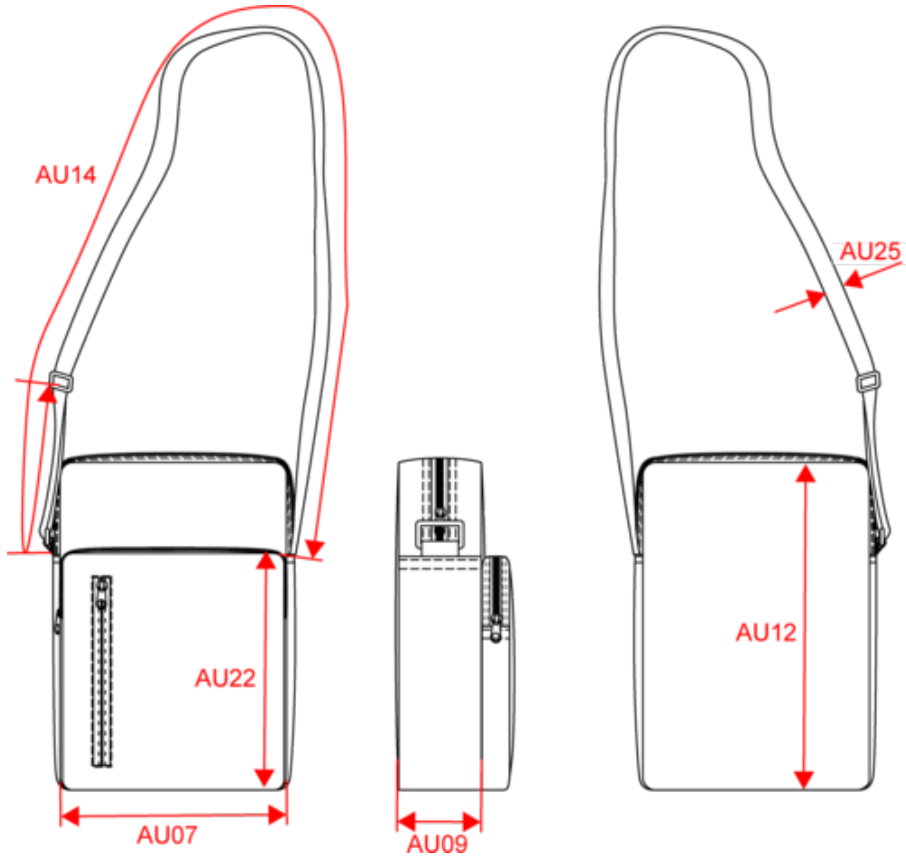

 
Black Navy

Washing instructions

KI0375

Cotton saddlebag with shoulder strap

Dimensions (cm)

Measurements in cm	One size
AU07 - Total width	19.00
AU09 - Depth of bottom part	7.00
AU12 - Total height	28.00
AU14 - Handle length	160.00
AU22 - Front pocket height	23.00