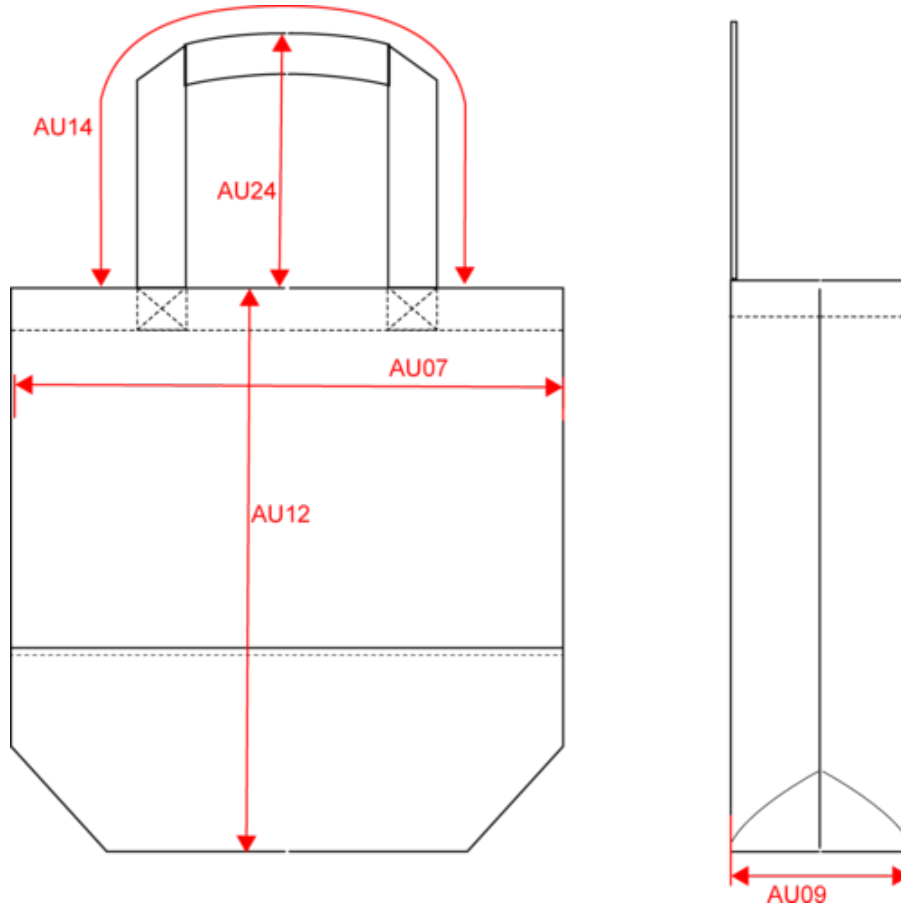

More information

Logistic

Country of origin

Customs code

Washing instructions

KI0298

Shopping bag in cotton and bonded jute threads

Dimensions (cm)

Measurements in cm	One size
AU09 - Depth of bottom part	10.00
AU12 - Total height	42.00
AU14 - Handle length	55.00
AU24 - Handle height	25.00
	28.00
AU07 - Total width	38.00

KI0298

Shopping bag in cotton and bonded jute threads