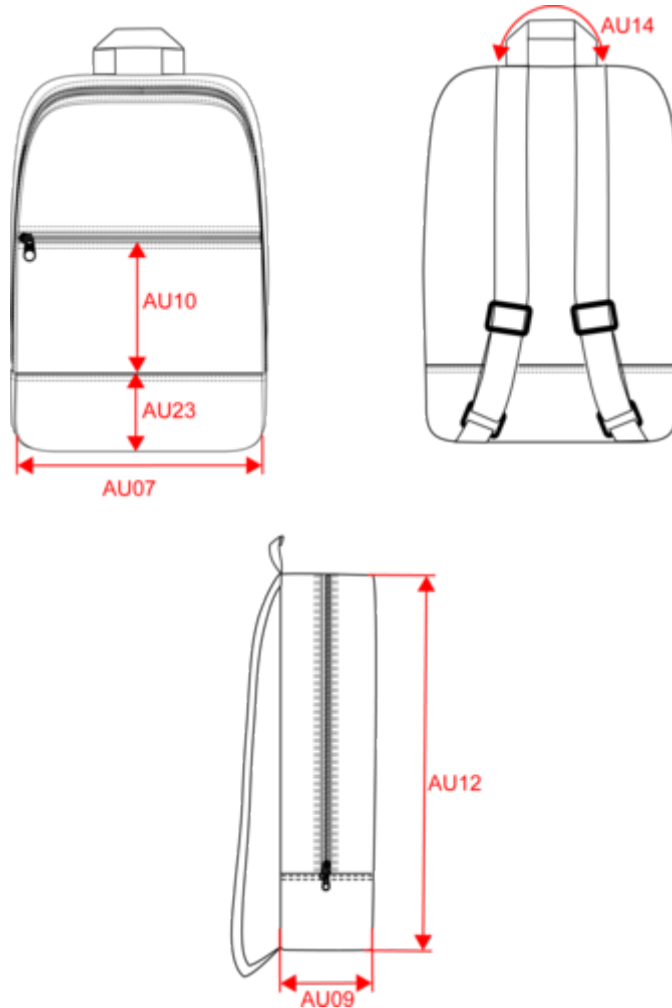

KI0185

Essential backpack in cotton

100% cotton. Basic, must-have cotton backpack with contrasting bottom.

More information

Logistic

Country of origin

Customs code

Washing instructions

Essential backpack in cotton

Dimensions (cm)

Measurements in cm	One size
AU07 - Total width	27.00
AU09 - Depth of bottom part	11.00
AU12 - Total height	36.00
AU14 - Handle length	17.00
AU23 - Yoke height	9.00
AU10 - Front pocket position on front panel	13.00

Logistic  1  50

Sizes	Width (cm)	Height (cm)	Length (cm)	Net weight (kg)	Gross weight (kg)	Pieces/Box	Pieces/Bundle
One Size	42.00	47.00	40.00	8.58000	11.08000	50	1