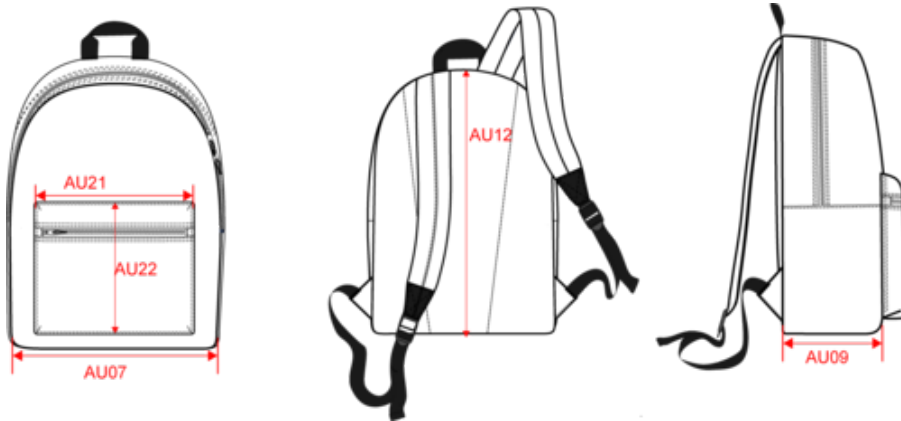

### Dimensions (cm)

Measurements in cm	One size
AU07 - Total width	32.00
AU09 - Depth of bottom part	12.00
AU12 - Total height	43.00
AU21 - Front pocket width	24.50
AU22 - Front pocket height	15.00

KI0182