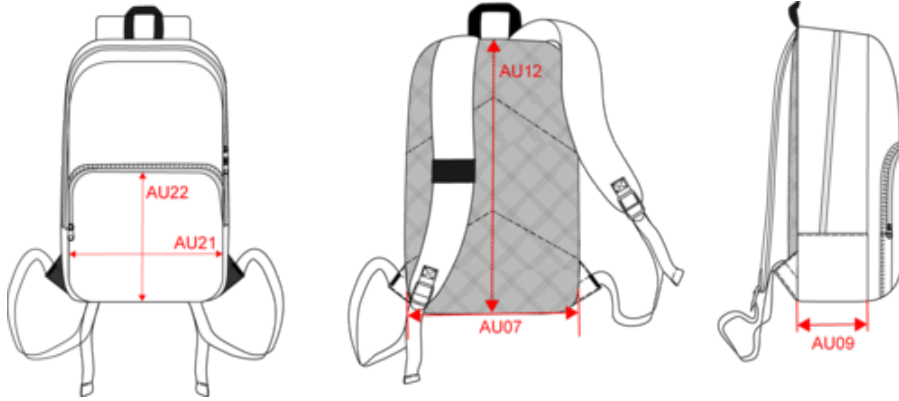

KI0181

Backpack with contrasting zip fastenings

100% polyester. Classic polyester backpack with contrasting fastenings. Main padded compartment for a laptop/tablet measuring up to 15". Large pocket and panel on the front perfect for any type of decoration. Breathable and padded back and straps for maximum comfort.

More information

Logistic

Country of origin

Customs code

Washing instructions

KI0181

Backpack with contrasting zip fastenings

Dimensions (cm)

Measurements in cm	One size
AU07 - Total width	31.00
AU09 - Depth of bottom part	13.00
AU12 - Total height	45.00
AU21 - Front pocket width	28.00
AU22 - Front pocket height	23.50

KI0181

Backpack with contrasting zip fastenings