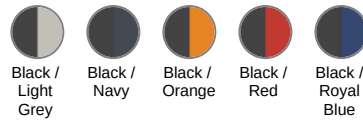

More information

Logistic

Country of origin

Customs code