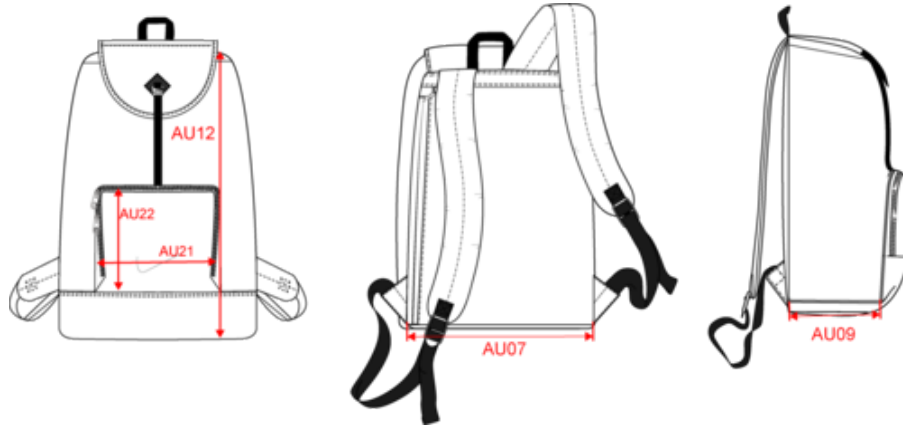

Light charcoal

Red Safran

KI0175

Casual urban backpack

Dimensions (cm)

Measurements in cm	One size
AU07 - Total width	28.00
AU09 - Depth of bottom part	15.00
AU12 - Total height	44.00
AU21 - Front pocket width	24.00
AU22 - Front pocket height	17.00