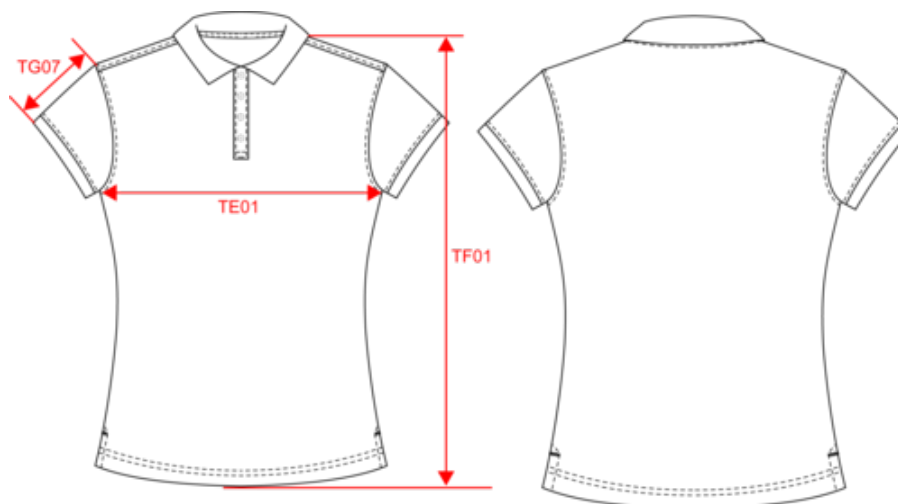

KARIBAN

K255

Ladies' short-sleeved piqué polo shirt

- Made of pre-shrunk RingSpun combed cotton: smooth, soft and resistant fibre.
- Slim fit.
- Iconic chic, casual polo shirt.

100% cotton (Oxford Grey: 90% cotton/10% viscose). RingSpun pre-shrunk combed cotton. Piqué stitch. Fitted style. 1x1 ribbed neck and cuffs. Placket with 4 matching buttons. Taped neck. Side slits. Certified STANDARD 100 by OEKO-TEX® N° CQ100777, IFTH.

K255

Ladies' short-sleeved piqué polo shirt

Dimensions (cm)

Measurements in cm	XS	S	M	L	XL	XXL	3XL
TE01 - 1/2 chest width at 1.5cm below armhole	43.00	46.00	49.00	52.00	55.00	58.00	61.00
TF01 - Total height from HSP	60.00	62.00	64.00	66.00	68.00	70.00	72.00
TG07 - Short sleeve length	13.00	13.75	14.50	15.25	16.00	16.75	17.50