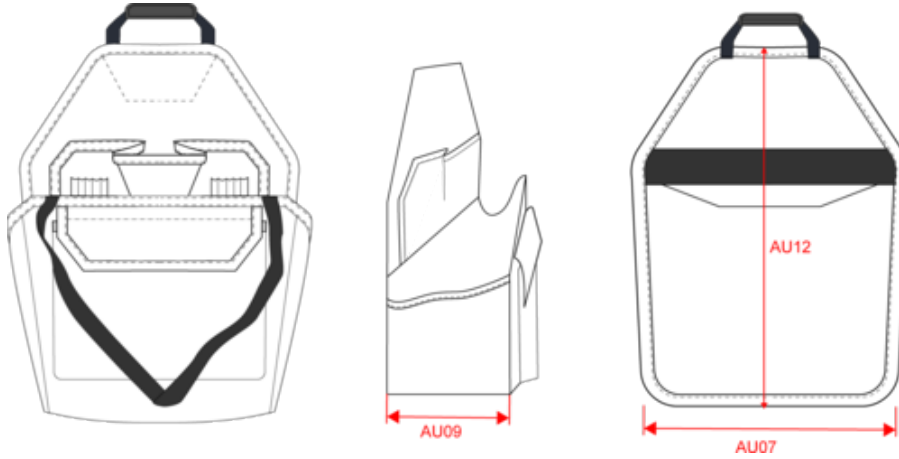

Tool bag suitable for portable ladders

Dimensions (cm)

Measurements in cm	One size
AU07 - Total width	33.00
AU09 - Depth of bottom part	15.00
AU12 - Total height	36.00

WKI0301

Tool bag suitable for portable ladders