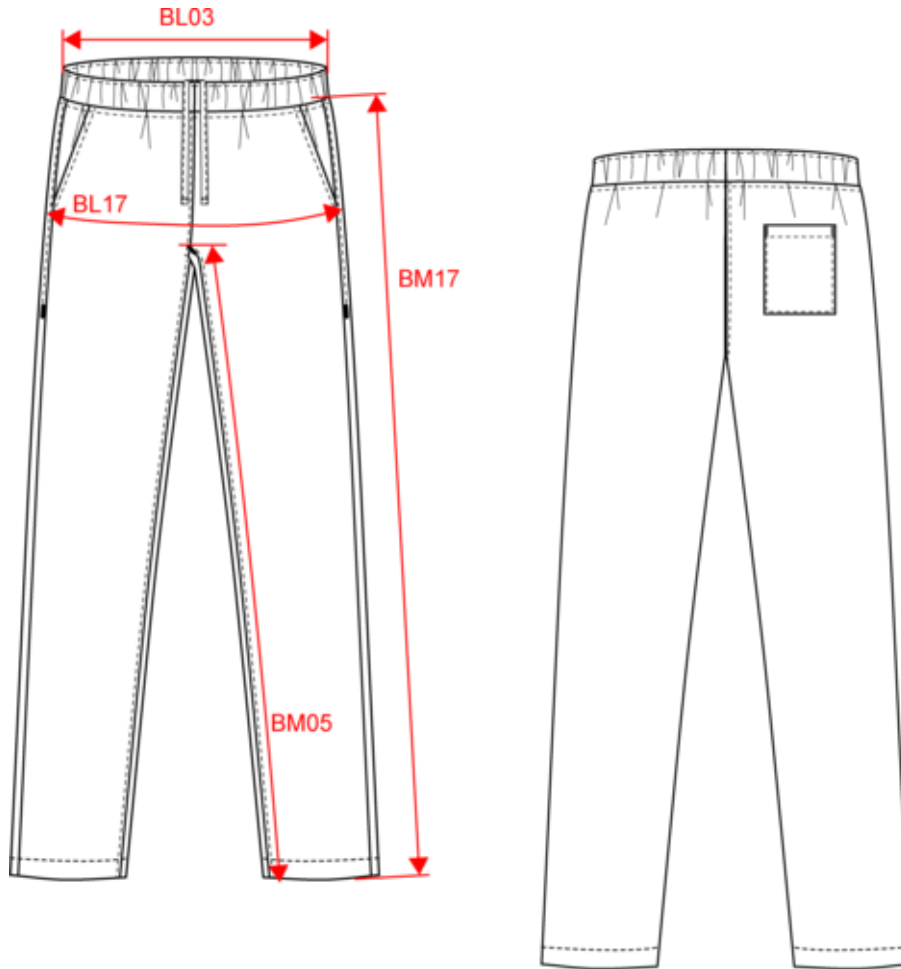

S - M - L - XL - XXL - 3XL - 4XL - 5XL  160 - 180 g/m²

More information

Logistic

5

20

PK - Pakistan

Customs code

62046311

Washing instructions

Also available in version

WK708

Black

White

WK707

Men's polycotton trousers

Dimensions (cm)

| Measurements in cm | S | M | L | XL | XXL | 3XL | 4XL | 5XL |
|--|--------|--------|--------|--------|--------|--------|--------|--------|
| BL03 - 1/2 elasticated waist width relaxed (front over back) | 36.00 | 38.00 | 40.00 | 43.00 | 46.00 | 49.00 | 52.00 | 55.00 |
| BL17 - 1/2 hip width (measured parallel to waistband) | 50.00 | 53.00 | 56.00 | 59.00 | 62.00 | 65.00 | 68.00 | 71.00 |
| BM05 - Inseam length | 84.00 | 84.00 | 84.00 | 84.00 | 84.00 | 84.00 | 84.00 | 84.00 |
| BM17 - Side length (waistband excluded) | 104.50 | 105.25 | 106.00 | 106.75 | 107.50 | 108.25 | 109.00 | 109.75 |

5

20

| Sizes | Width (cm) | Height (cm) | Length (cm) | Net weight (kg) | Gross weight (kg) | Pieces/Box | Pieces/Bundle |
|-------|------------|-------------|-------------|-----------------|-------------------|------------|---------------|
| S | 40.00 | 20.00 | 60.00 | 4.95 | 5.95 | 20 | 5 |
| M | 40.00 | 20 | 60.00 | 5.2 | 6.2 | 20 | 5 |
| L | 40.00 | 20.00 | 60.00 | 5.4 | 6.4 | 20 | 5 |
| XL | 40.00 | 20.00 | 60.00 | 5.65 | 6.65 | 20 | 5 |
| XXL | 40.00 | 20.00 | 60.00 | 5.95 | 6.95 | 20 | 5 |
| 3XL | 40.00 | 20.00 | 60.00 | 6.15 | 7.15 | 20 | 5 |
| 4XL | 40.00 | 20 | 60.00 | 6.5 | 7.5 | 20 | 5 |
| 5XL | 40.00 | 20 | 60.00 | 6.7 | 7.7 | 20 | 5 |