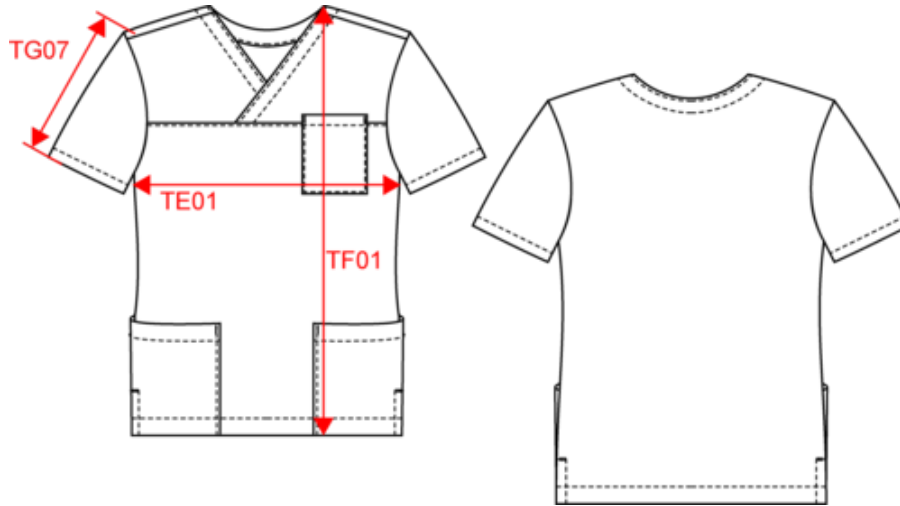

### Dimensions (cm)

Measurements in cm	3XL	4XL	5XL	XS	S	M	L	XL	XXL
TE01 - 1/2 chest width at 1.5cm below armhole	69.00	72.00	75.00	51.00	54.00	57.00	60.00	63.00	66.00
TF01 - Total height from HSP	70.00	72.00	74.00	76.00	78.00	80.00	82.00	84.00	86.00
TG07 - Short sleeve length	22.75	23.50	24.25	25.00	25.75	26.50	27.25	28.00	28.75