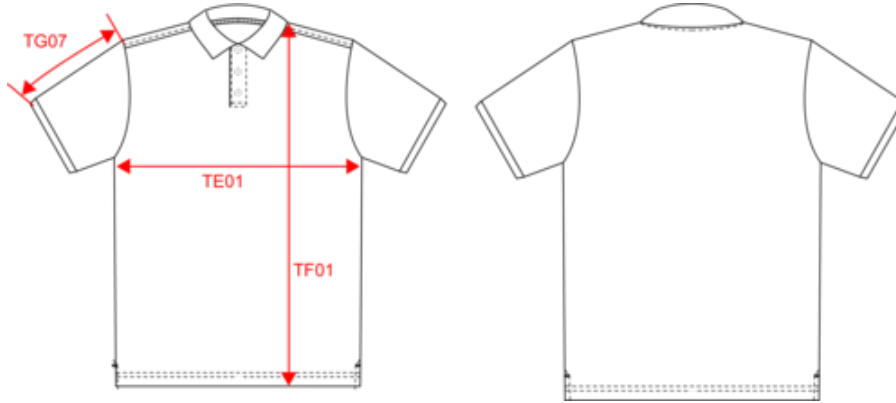

WK207

Men's eco-friendly polo shirt

- Reinforced stitching on the shoulders for better resistance.
- Soft organic cotton that feels pleasant on the skin.
- Straight fit for greater comfort.

Plain colourways : 60% cotton/ 40% polyester. Made from 60% organic cotton and 40% recycled polyester. Oxford Grey colourway : 90% cotton/ 10% viscose. Made from 90% organic cotton. All colours are made from organic cotton. Piqué knit fabric. Washable at 60°. Straight cut. 1x1 ribbed collar and cuffs with contrasting orange herringbone neck tape. Tone-on-tone 3-button placket. 1st buttonhole is horizontal. Side slits with contrasting orange herringbone tape. Twin needle finishing at bottom hem. Tear-off brand label for ease of rebranding. Certified STANDARD 100 by OEKO-TEX® CQ1007/7, IFTH.

Men's eco-friendly polo shirt

Dimensions (cm)

Measurements in cm	XS	S	M	L	XL	XXL	3XL	4XL	5XL	6XL
H05 (M) - Total height	68.00	70.00	72.00	74.00	76.00	78.00	80.00	82.00	84.00	86.00
H15l (M) - Sleeve length with rib	21.50	22.25	23.00	23.75	24.50	25.25	26.00	26.75	27.50	28.25
W05 (M) - 1/2 chest width at 1.5cm below armhole	47.00	50.00	53.00	56.00	59.00	62.00	65.00	68.00	71.00	74.00
TE01 - 1/2 chest width at 1.5cm below armhole	47.00	50.00	53.00	56.00	59.00	62.00	65.00	68.00	71.00	74.00
TF01 - Total height from HSP	68.00	70.00	72.00	74.00	76.00	78.00	80.00	82.00	84.00	86.00
TG07 - Short sleeve length	21.50	22.25	23.00	23.75	24.50	25.25	26.00	26.75	27.50	28.25