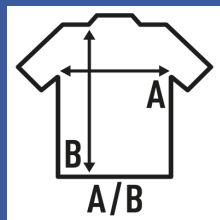

KID T-SHIRT

TSRK150

Basic t-shirt for children with short sleeves, 100% cotton. Ideal for personalizing with screen printing, vinyl, transfer and digital printing. Removable label. 37 colors and from size 3/4 to 12/14 years. Also available for men, women and large sizes (Curves line).

Details:

- Ribbed collar with elastane.
- Side-seamed.
- Double needle stitching in collar, sleeves and bottom hem for extra durability.
- Shoulder-to-shoulder taping.
- 155 g/m² approx.
- 100% preshrunk Cotton
- GM - 85% Cotton / 15% Viscose
- AS - 98% Cotton / 2% Viscose
- Removable label

100% preshrunk Cotton. Weight: 155 g/m² approx. (Pg. 42 catalog)

SIZE

| EU | 3-4 | 5-6 | 7-8 | 9-11 | 12-14 |
|--------|----------------|------------------|------------------|----------------|------------------|
| Width | 32 cm 12.6" | 35,5 cm 13.8" | 38 cm 15" | 41 cm 16.1" | 43,5 cm 16.9" |
| Length | 44 cm 17.3" | 49 cm 19.3" | 52,5 cm 20.5" | 58 cm 22.8" | 61 cm 24" |