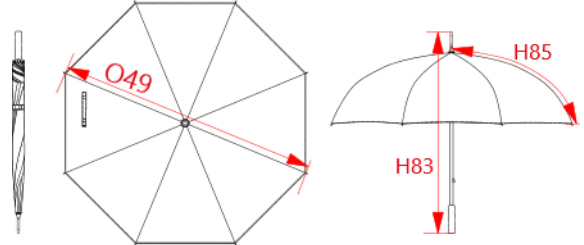

REFERENCE : KI2028

SIZES : U

COMPOSITION :

: Polyester ponge 190T 70 For all panels, belt closing and pleats on top 100%polyester

TECHNICAL DETAIL :

Manual opening

ARTICLE WEIGHT :

230gr/pc

DESCRIPTION								COLORS		PANTONE SERIGRAPHIE	
Français : Parapluie pour enfant English : Kids' umbrella Nederlands : Kinderparaplu Deutsch : Regenschirm für Kinder Español : Paraguas infantil Italiano : Ombrello da bambino Português : Chapéu de chuva de criança								Burnt lime		583C	
								Navy		433C	
								Red		200C	
								Royal blue		287C	
								White		White	
MEASUREMENT											
Description		U									
O49 Diameter of the umbrella		85									
H83 Height of the umbrella's shaft		66									
H85 Length of the umbrella's ribs		50									
PACKING											
Box		20 pcs / box									
		U => L:69cm W:20.5cm H:17.5cm GW:5.7kg NW:4.7kg									