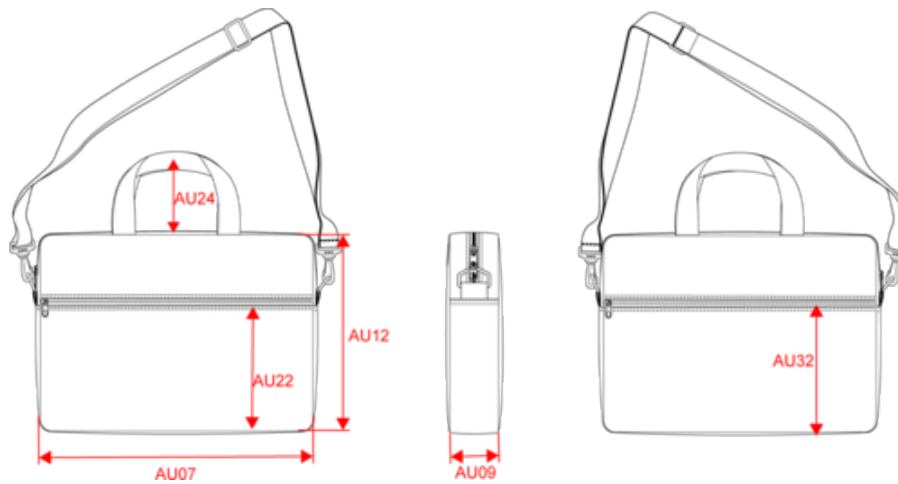

Black

Dark
Grey /
Curcuma

Light
Titanium /
Black

KI0435

Work shoulder bag

Dimensions (cm)

Measurements in cm	One size
AU07 - Total width	40.00
AU09 - Depth of bottom part	10.00
AU12 - Total height	29.50
AU24 - Handle height	14.00
AU22 - Front pocket height	19.00
AU32 - Back pocket height	19.00

Light Titanium
RVB : 87,85,83
Pantone C : 418C
Pantone TCX : 18-0306TCX

Black

RVB : 35,35,37
Pantone C : Black
Pantone TCX : 19-4004TCX

Logistic

1

20

Sizes	Width (cm)	Height (cm)	Length (cm)	Net weight (kg)	Gross weight (kg)	Pieces/Box	Pieces/Bundle
One Size	32.00	35.00	48.00	10.80000	13.30000	20	1