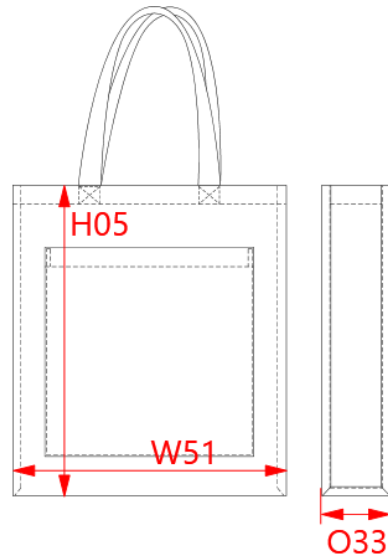

REFERENCE : KI0221

SIZES : U

COMPOSITION :

Main fabric : Jute laminated PU backing 100% Jute

Fabric 1 : Cotton woven 130 For pocket on front panel. 100% cotton

TECHNICAL DETAIL :

Transparent laminated backing

ARTICLE WEIGHT :

190 gr/pc

DESCRIPTION								COLORS		PANTONE SERIGRAPHIE	
Français : Sac shopping toile de jute English : Jute shopper Nederlands : Jute shopper Deutsch : Jute shopper Español : Bolsa shopper de Yute Italiano : Shopper in luta Português : Saco								Capuccino	438C		
								Lime Green	583C		
								Natural	7534C		
								Saffron	172C		
								Turquoise	320C		
MEASUREMENT											
Description	U										
PACKING											
Box	50 pcs / box										
	U => L:43cm W:38cm H:46cm GW:10,5kg NW:9,5kg										